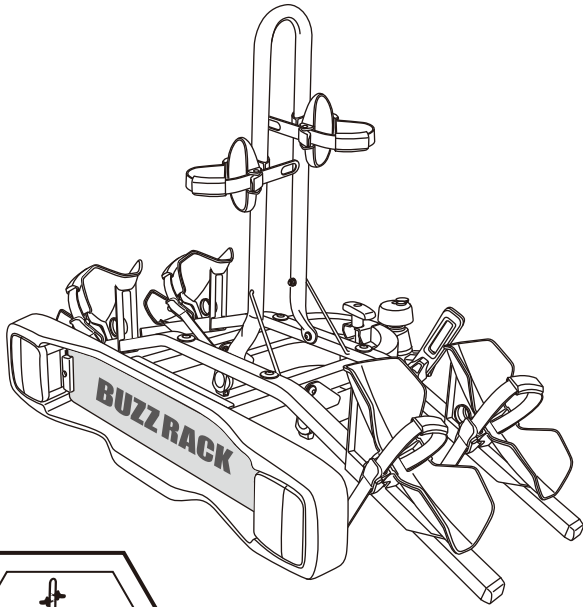

## BUZZRACER 2

Wheel base

10"		26"		29"	
Tire diameter		Tire diameter		Tire diameter	
MIN	MAX	MIN	MAX	MIN	MAX
61cm(24")	91cm(36")	86cm(34")	114cm(45")	91cm(36")	119cm(47")