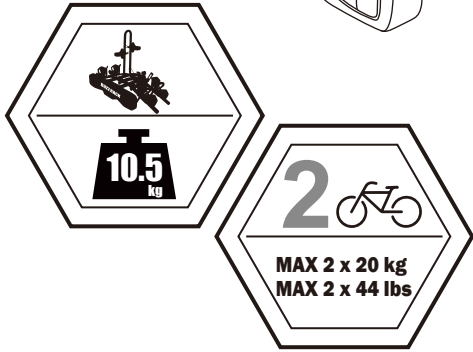

## BUZZRACER 2

Wheel base

10"		26"		29"	
Tire diameter		Tire diameter		Tire diameter	
MIN	MAX	MIN	MAX	MIN	MAX
61cm(24")	91cm(36")	86cm(34")	114cm(45")	91cm(36")	119cm(47")