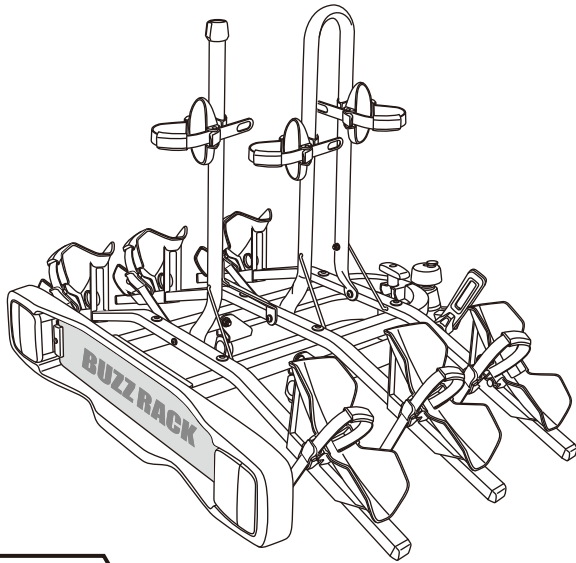

## BUZZRACER 3

10"		26"		29"	
Tire diameter		Tire diameter		Tire diameter	
MIN	MAX	MIN	MAX	MIN	MAX
61cm(24")	91cm(36")	86cm(34")	114cm(45")	91cm(36")	119cm(47")