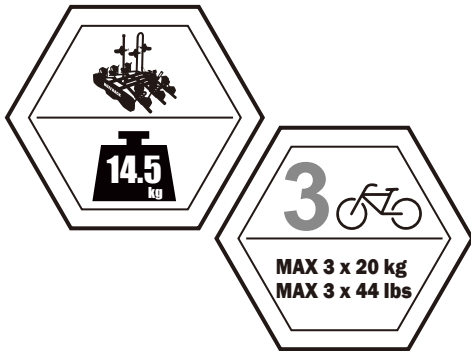

## BUZZRACER 3

10"		26"		29"	
Tire diameter		Tire diameter		Tire diameter	
MIN	MAX	MIN	MAX	MIN	MAX
61cm(24")	91cm(36")	86cm(34")	114cm(45")	91cm(36")	119cm(47")