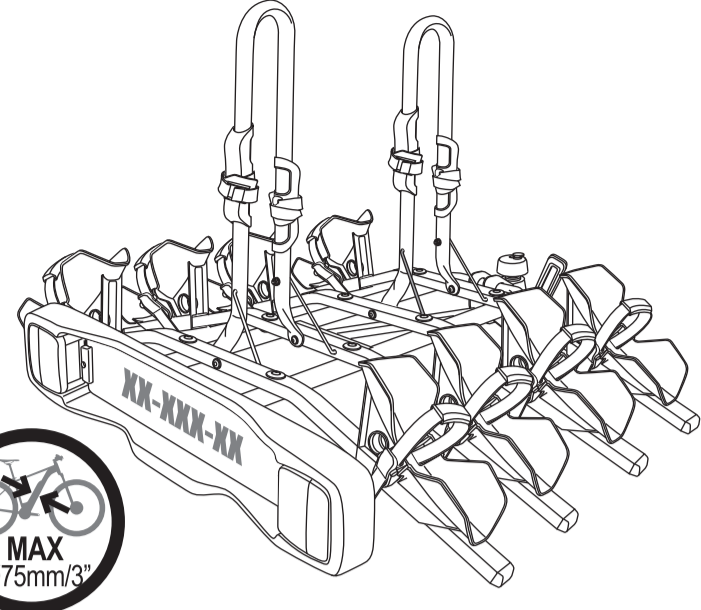

BUZZ RACK

BUZZYBEE 4

Max		
40 kg		24.5 kg
50 kg		34.5 kg
60 kg	15.5 kg	44.5 kg
70 kg		54.5 kg
>80 kg		MAX 60 kg

>65mm
 7
 15.5
 4
 MAX 4x15kg
 MAX 4x33lbs
 Made in Taiwan

MAX 60KG

4 x 15kg = MAX 60 kg

Max 3.25"

Wheel base

10" Tire diameter		26" Tire diameter		29" Tire diameter	
MIN	MAX	MIN	MAX	MIN	MAX
61cm(24")	91cm(36")	86cm(34")	114cm(45")	91cm(36")	119cm(47")

ACCESSORIES (NOT INCLUDED)

CONNECTOR
47-0100-043-10

7 to 13pin

STEP 1.

x8 M6x65mm

x8 Ø6.5xØ13

x8 M6x1.0

STEP 2.

x4

STEP 3.

L x4 R x4

STEP 4.

x2 M6x25mm

x2 M6

x2 Ø6.5xØ13

Tool

x1 x1

x3