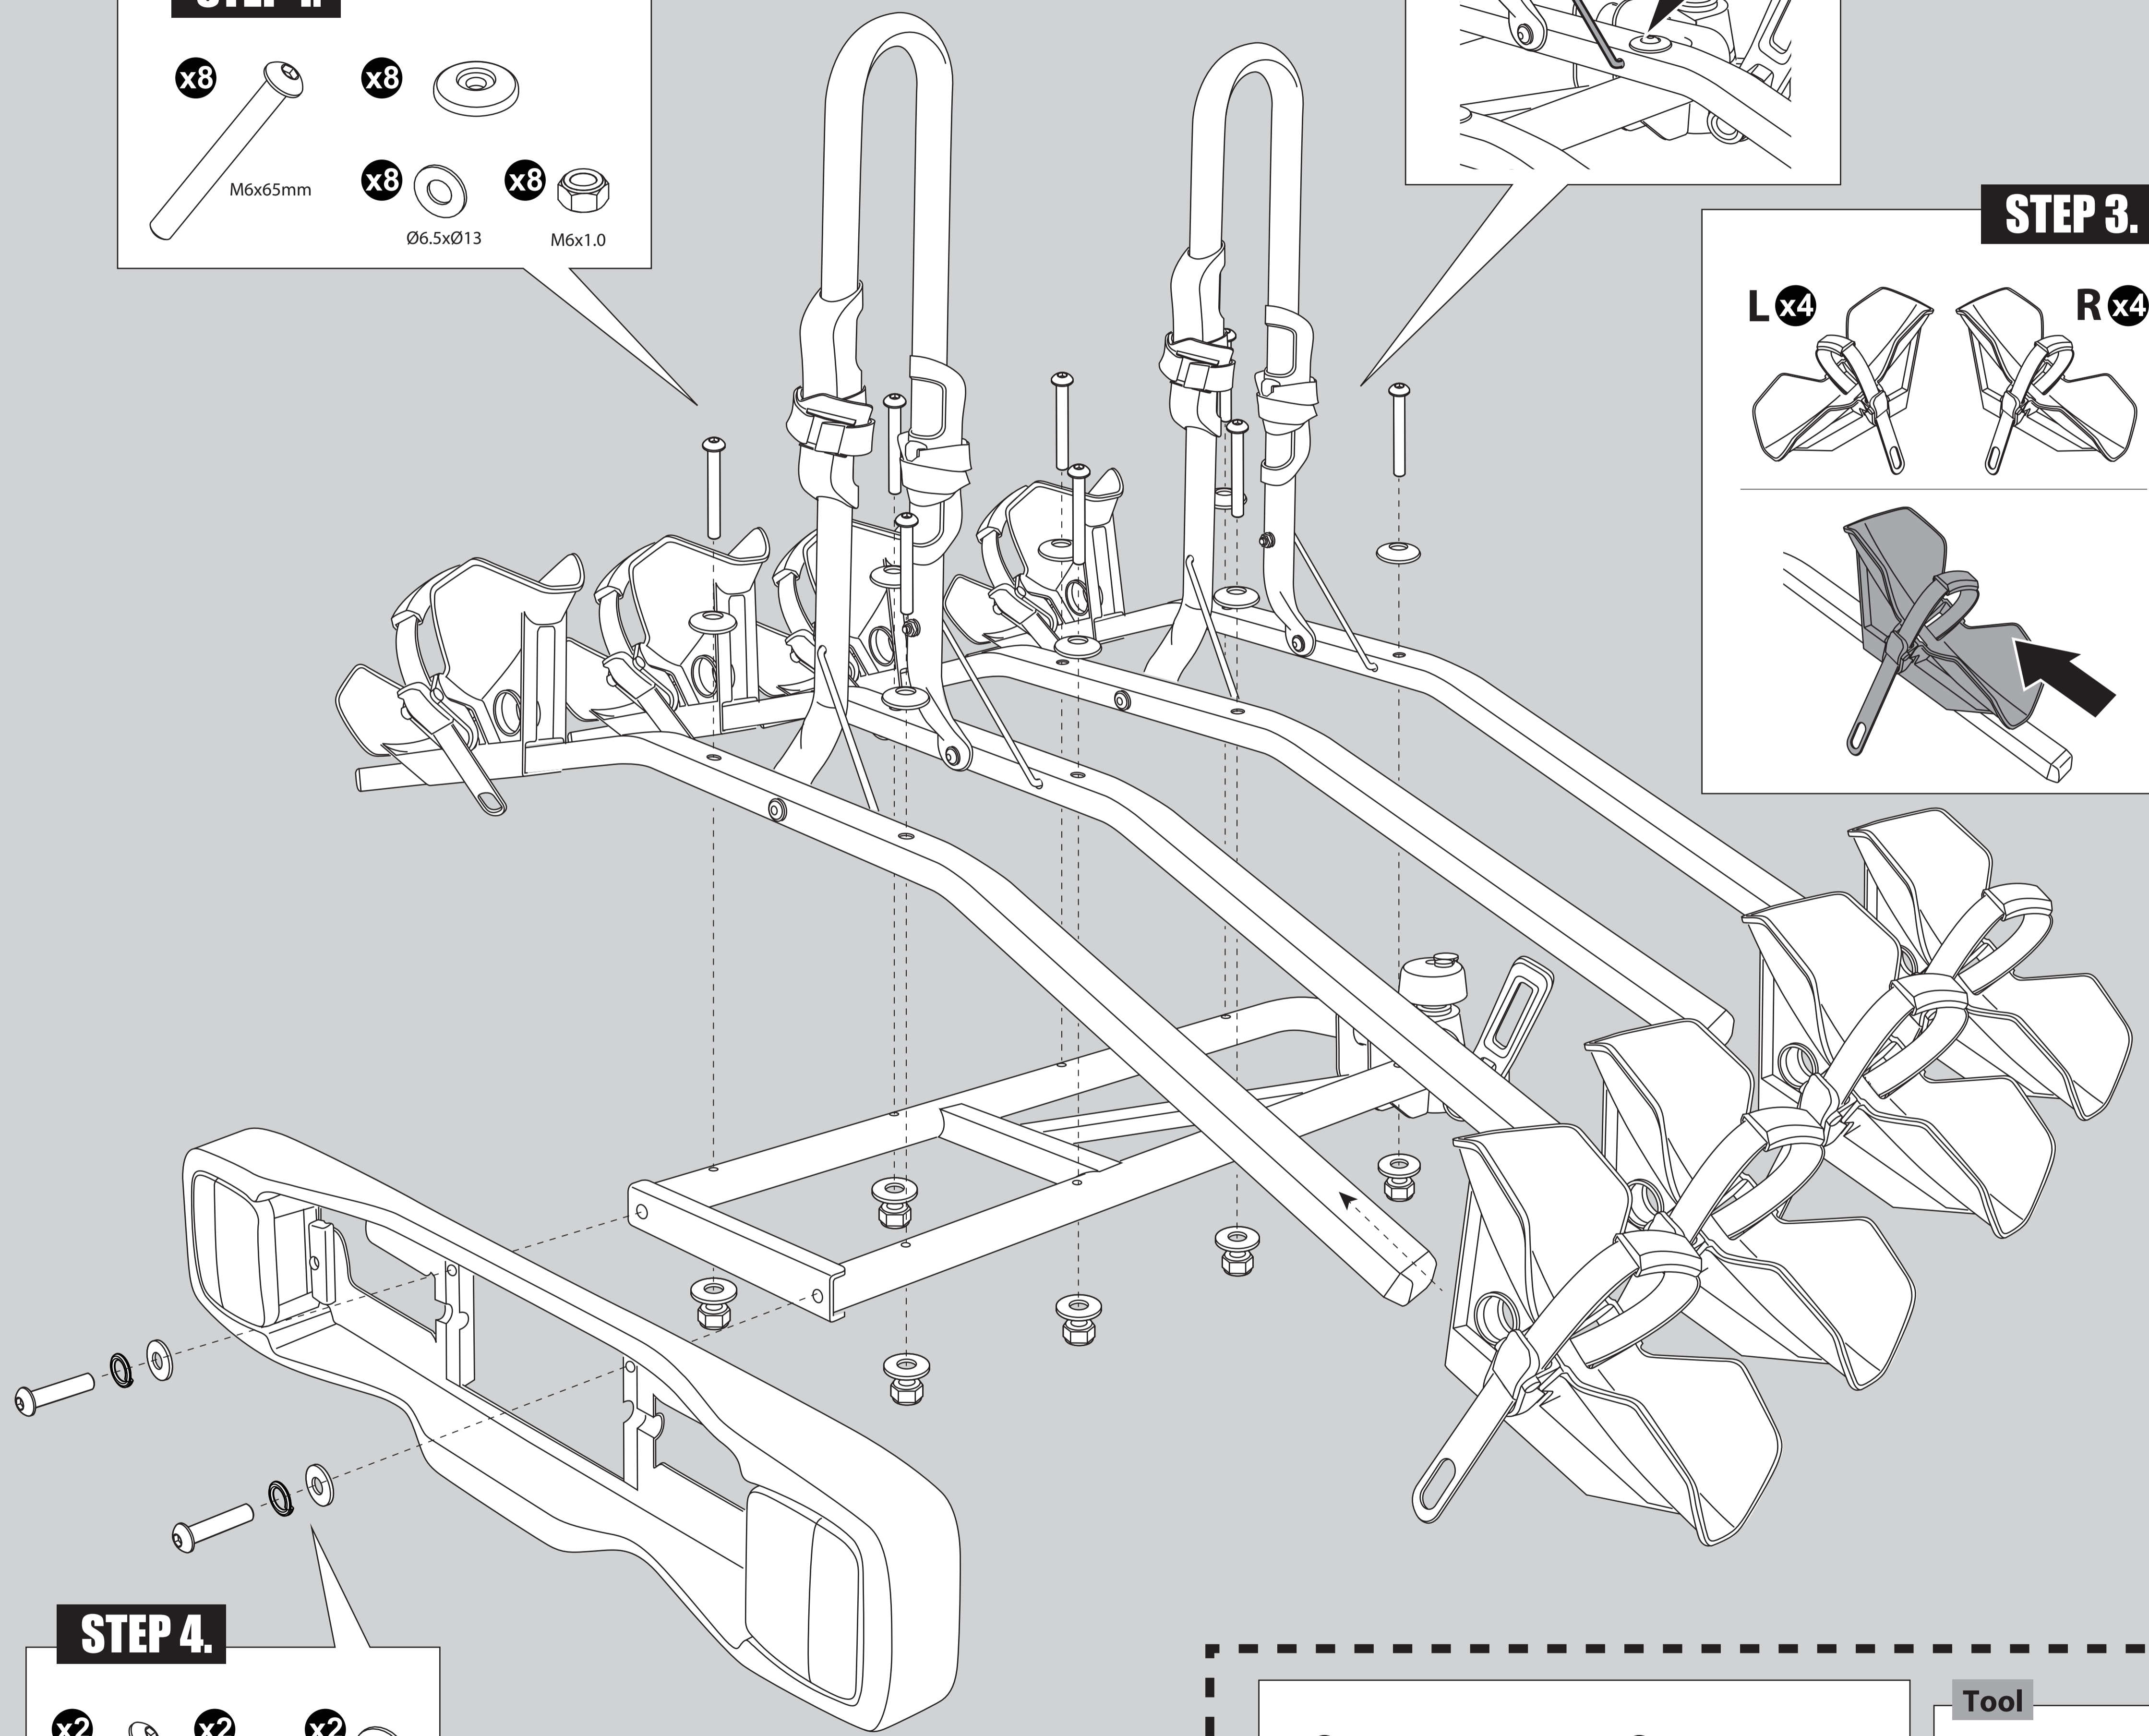

Wheel base

10" Tire diameter		26" Tire diameter		29" Tire diameter	
MIN	MAX	MIN	MAX	MIN	MAX
61cm(24")	91cm(36")	86cm(34")	114cm(45")	91cm(36")	119cm(47")

ACCESSORIES (NOT INCLUDED)

CONNECTOR
47-0100-043-10

7 to 13pin

STEP 1.

x8 M6x65mm

x8 Ø6.5xØ13

x8 M6x1.0

STEP 2.

x4

STEP 3.

L x4 R x4

STEP 4.

x2 M6x25mm

x2 M6

x2 Ø6.5xØ13

Tool

x1 x1

x3