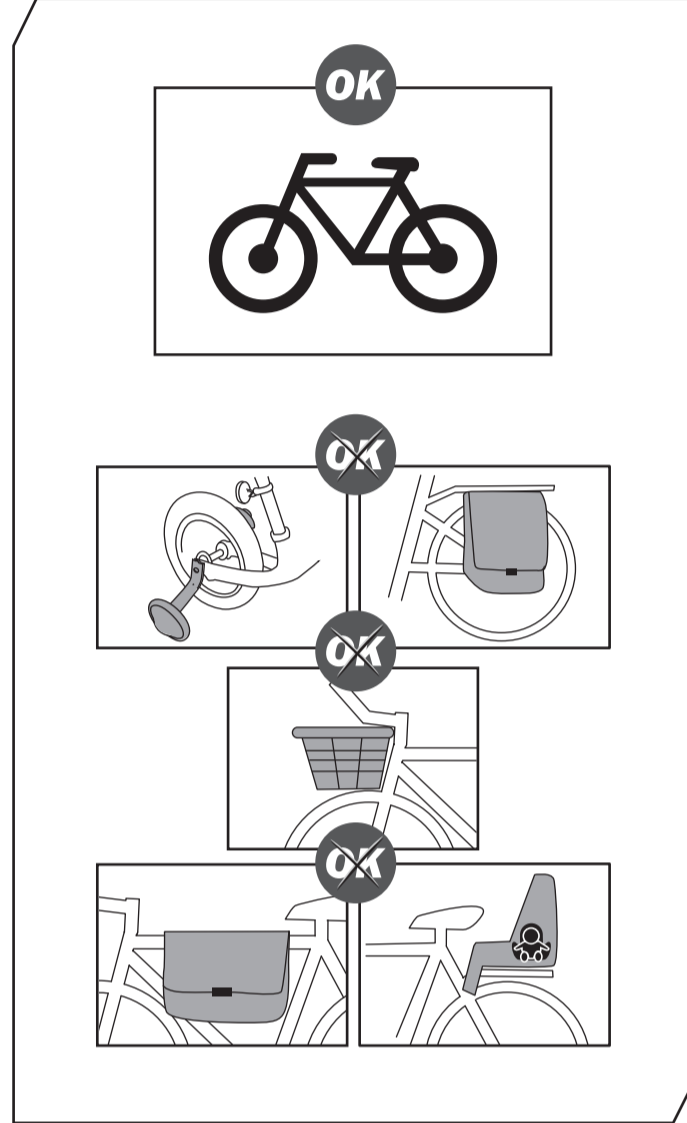

BUZZ RACK

BUZZYBEE 4

Max		
40 kg		24.5 kg
50 kg		34.5 kg
60 kg	15.5 kg	44.5 kg
70 kg		54.5 kg
>80 kg		MAX 60 kg

>65mm
 7
 15.5
 4
 MAX 4x15kg
 MAX 4x33lbs
 Made in Taiwan

MAX 60KG

4 x 15kg = MAX 60 kg

Max 3.25"

Wheel base

10" Tire diameter		26" Tire diameter		29" Tire diameter	
MIN	MAX	MIN	MAX	MIN	MAX
61cm(24")	91cm(36")	86cm(34")	114cm(45")	91cm(36")	119cm(47")

ACCESSORIES (NOT INCLUDED)

CONNECTOR
47-0100-043-10

7 to 13pin

STEP 1.

x8 M6x65mm

x8 Ø6.5xØ13

x8 M6x1.0

STEP 2.

x4

STEP 3.

L x4 R x4

STEP 4.

x2 M6x25mm

x2 M6

x2 Ø6.5xØ13

Tool

x1 x1

x3