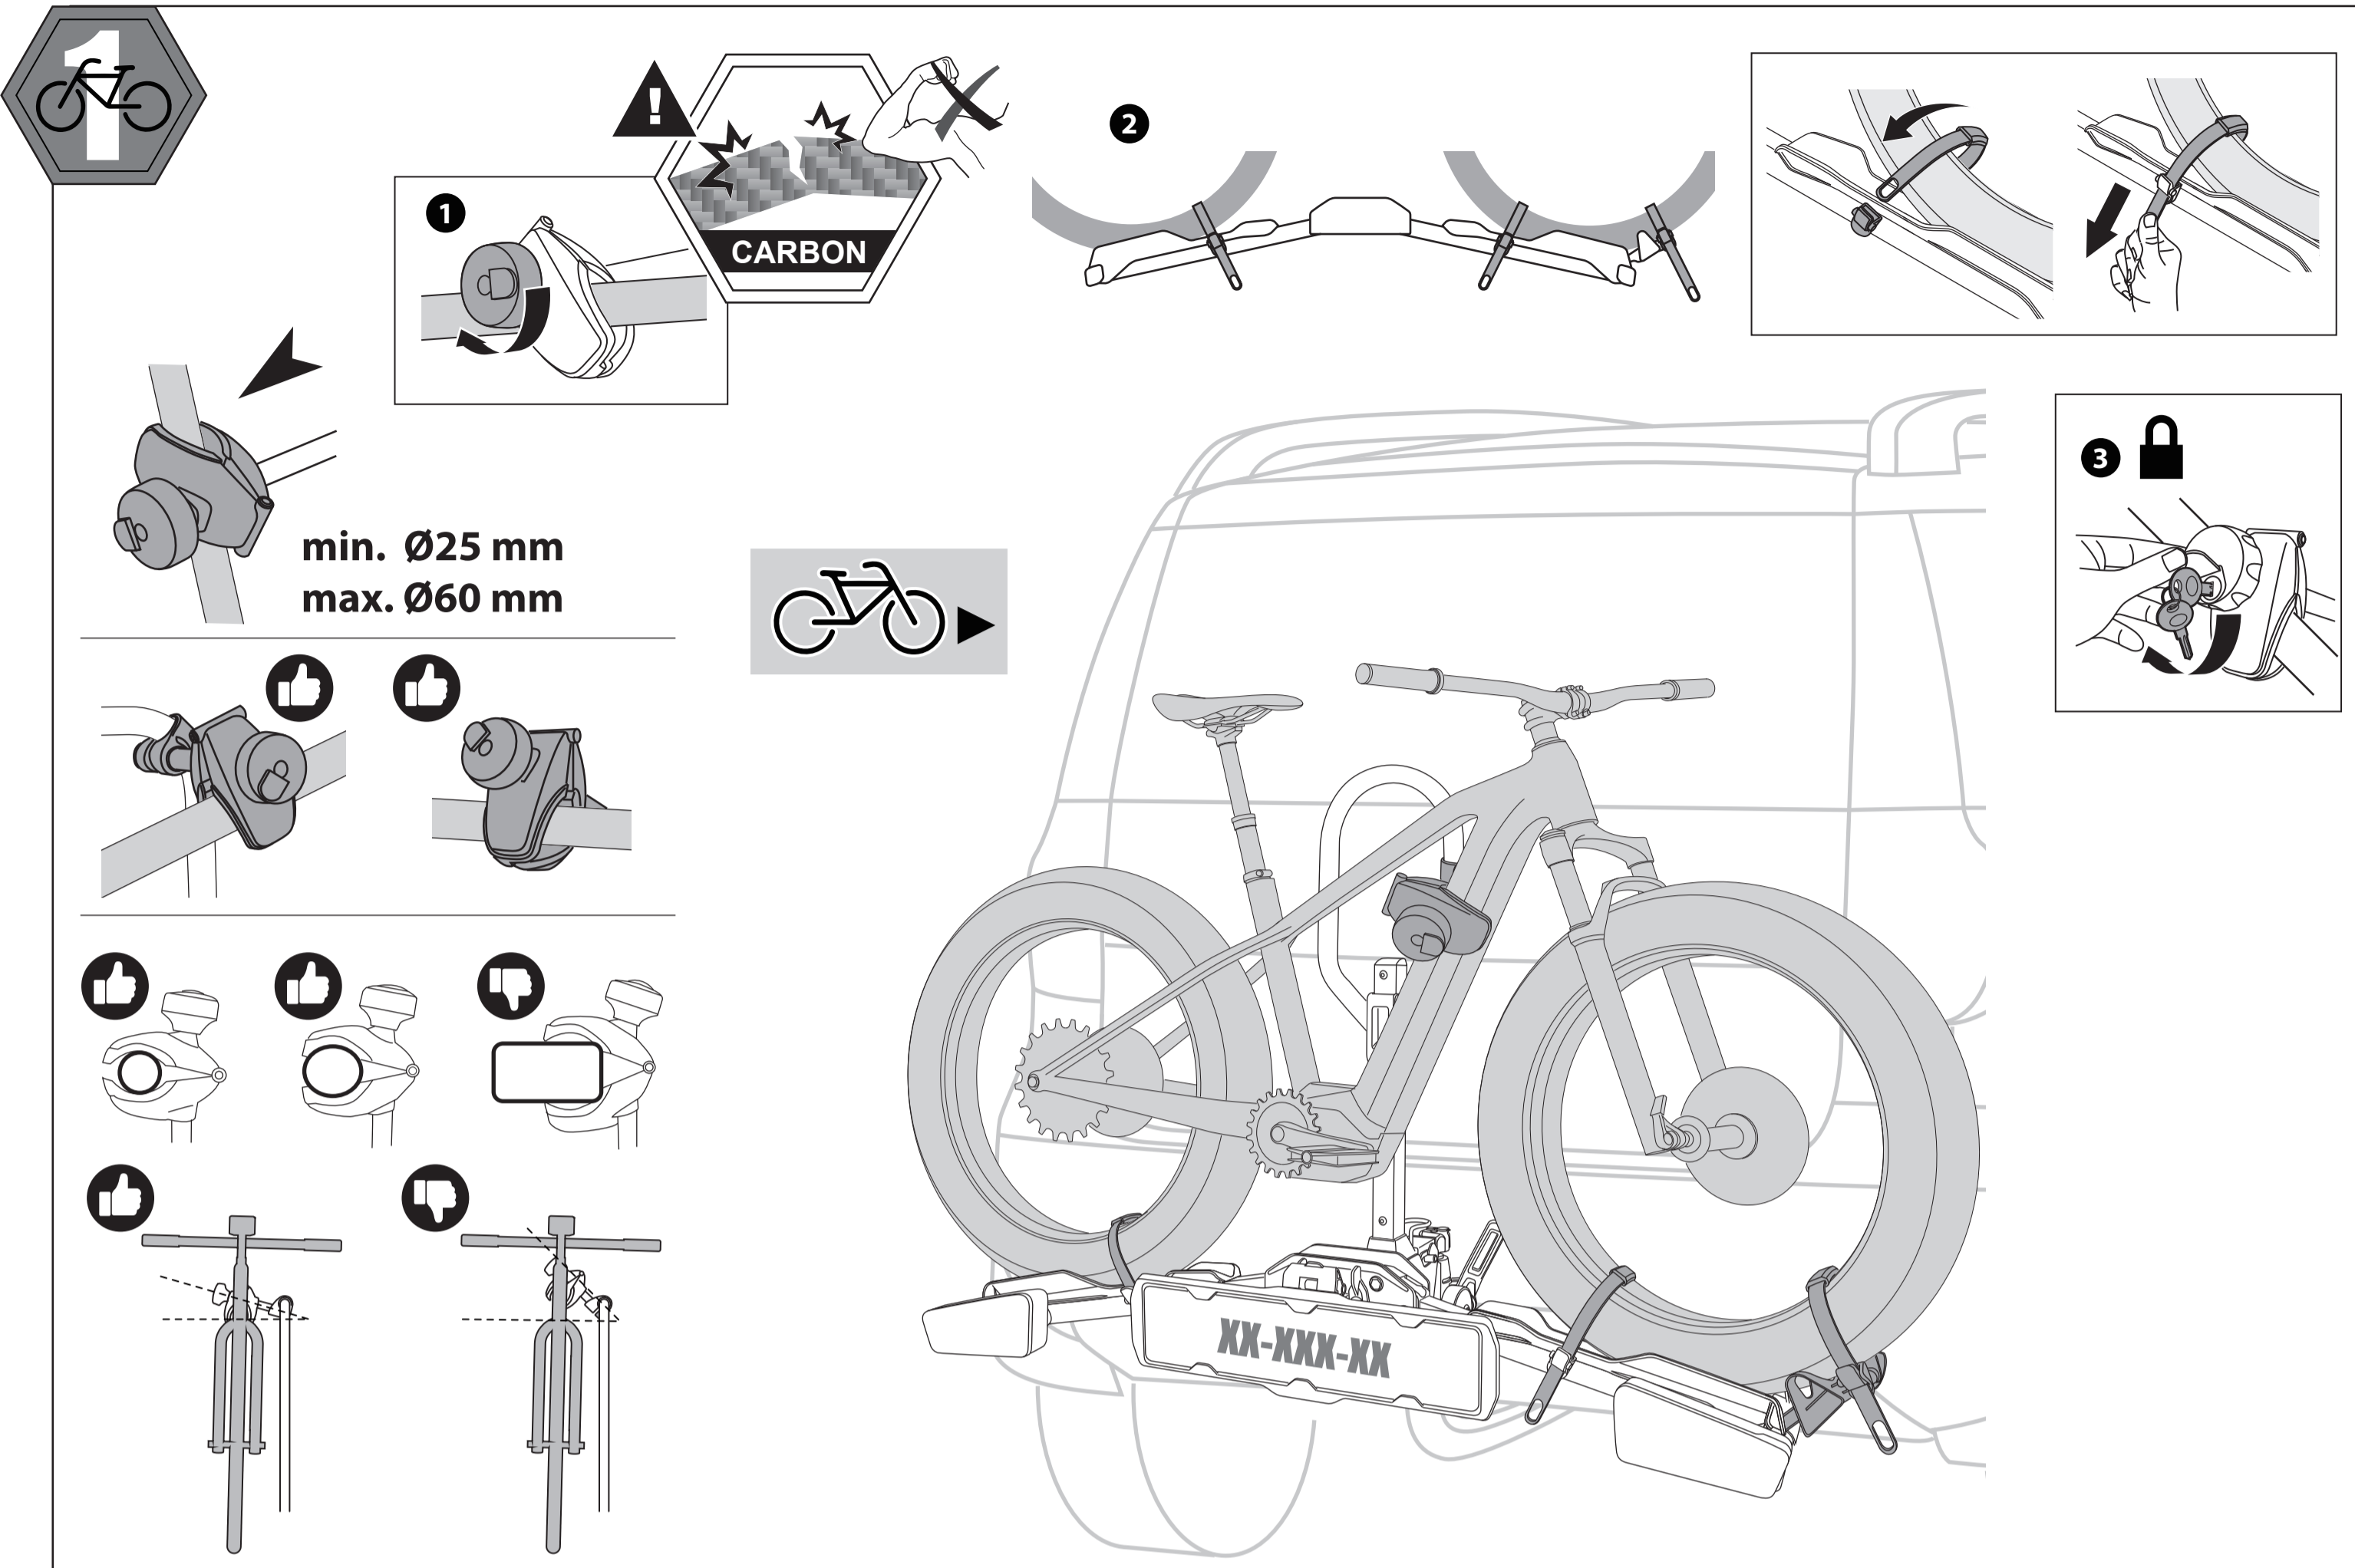

STEP 7.

STEP 8.

STEP 9. click

Denmark only 504x120mm

x8

* This tool is not included.

STEP 10.

5 5Nm

6 MAX 37.5Kg (82.5Lbs)

4 3/4" (12cm)

ISO 50mm

CHECK!

13-pin

7-pin flat AUSTRALIA / NZ

STEP 11.

STEP 12.