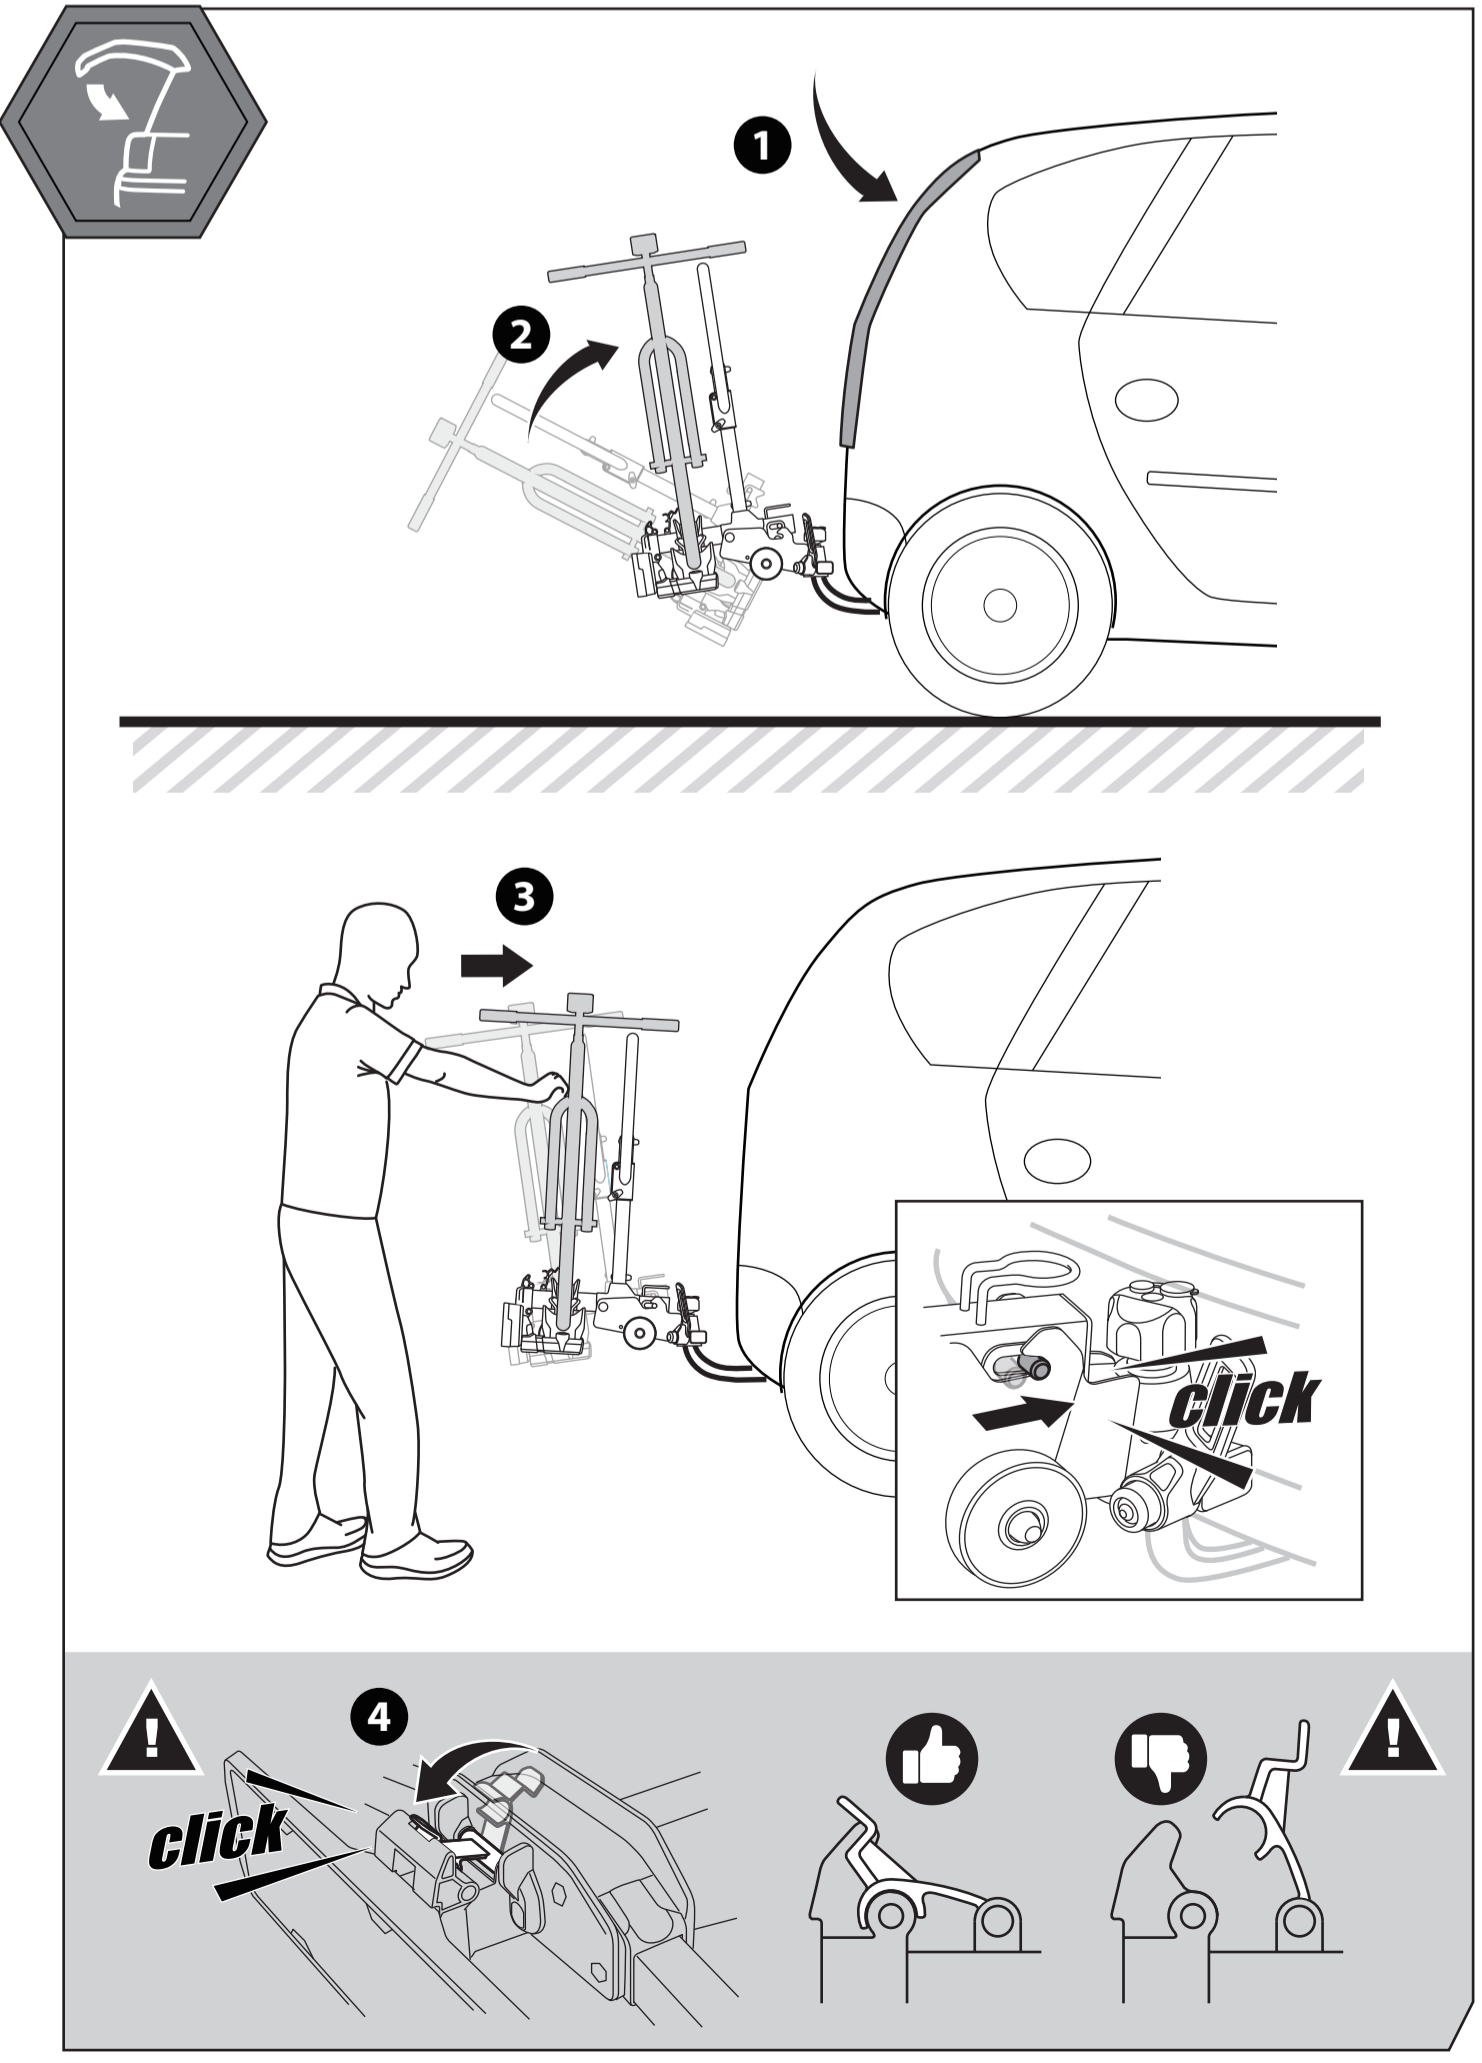

STEP 11.

STEP 12.

STEP 13.

STEP 14.

STEP 15.

STEP 16.