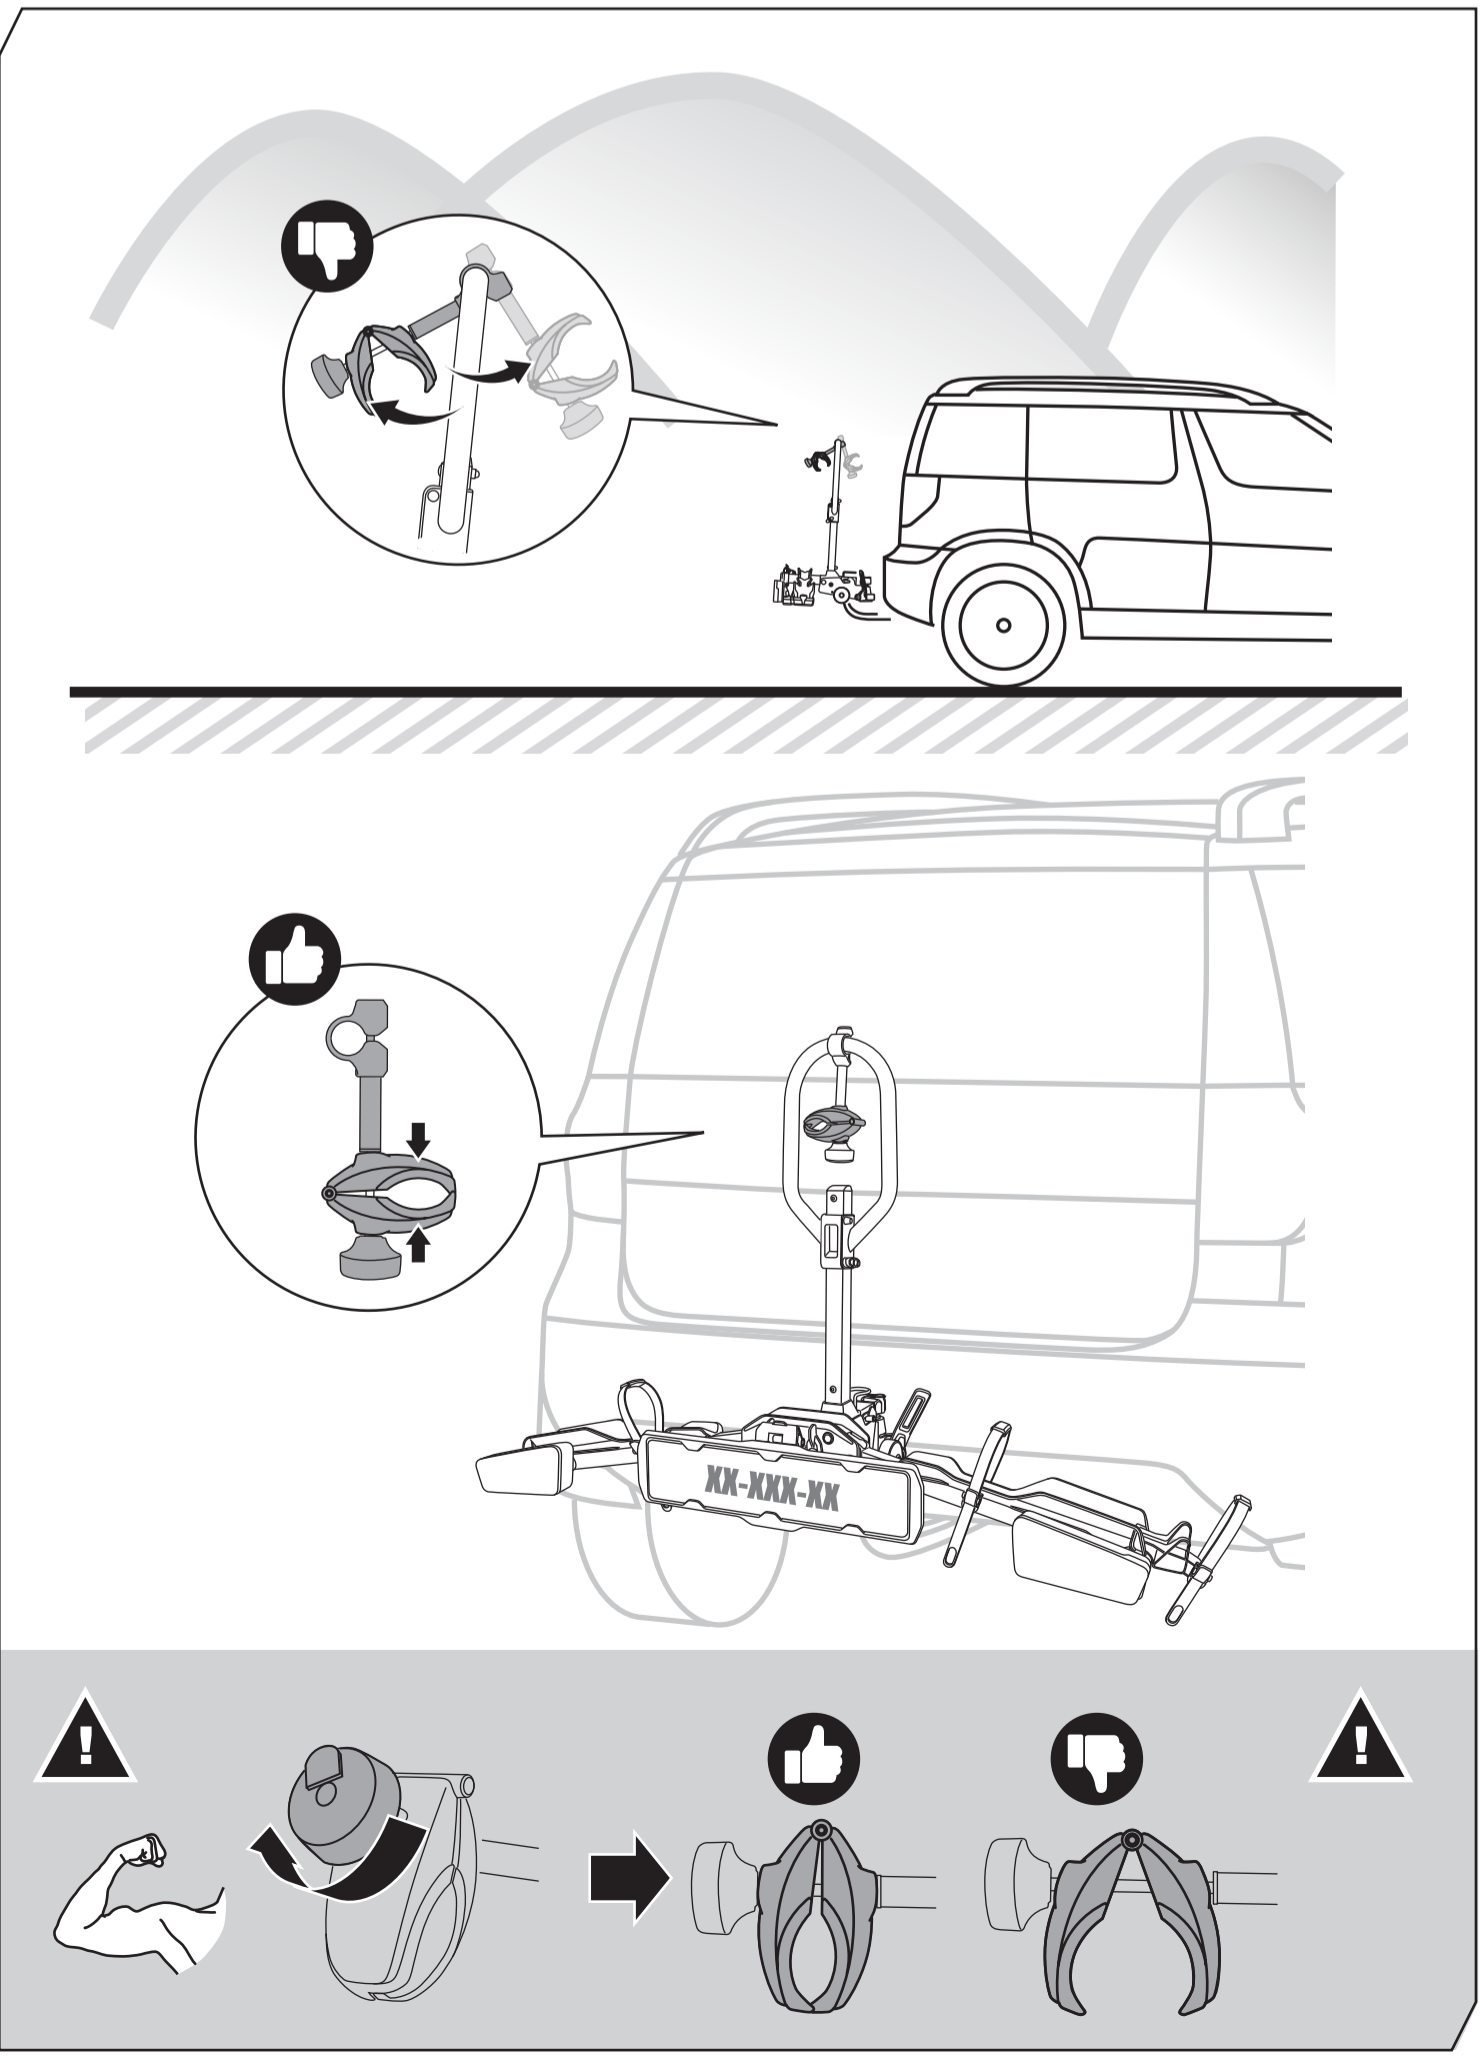

STEP 11.

STEP 12.

STEP 13.

STEP 14.

STEP 15.

STEP 16.