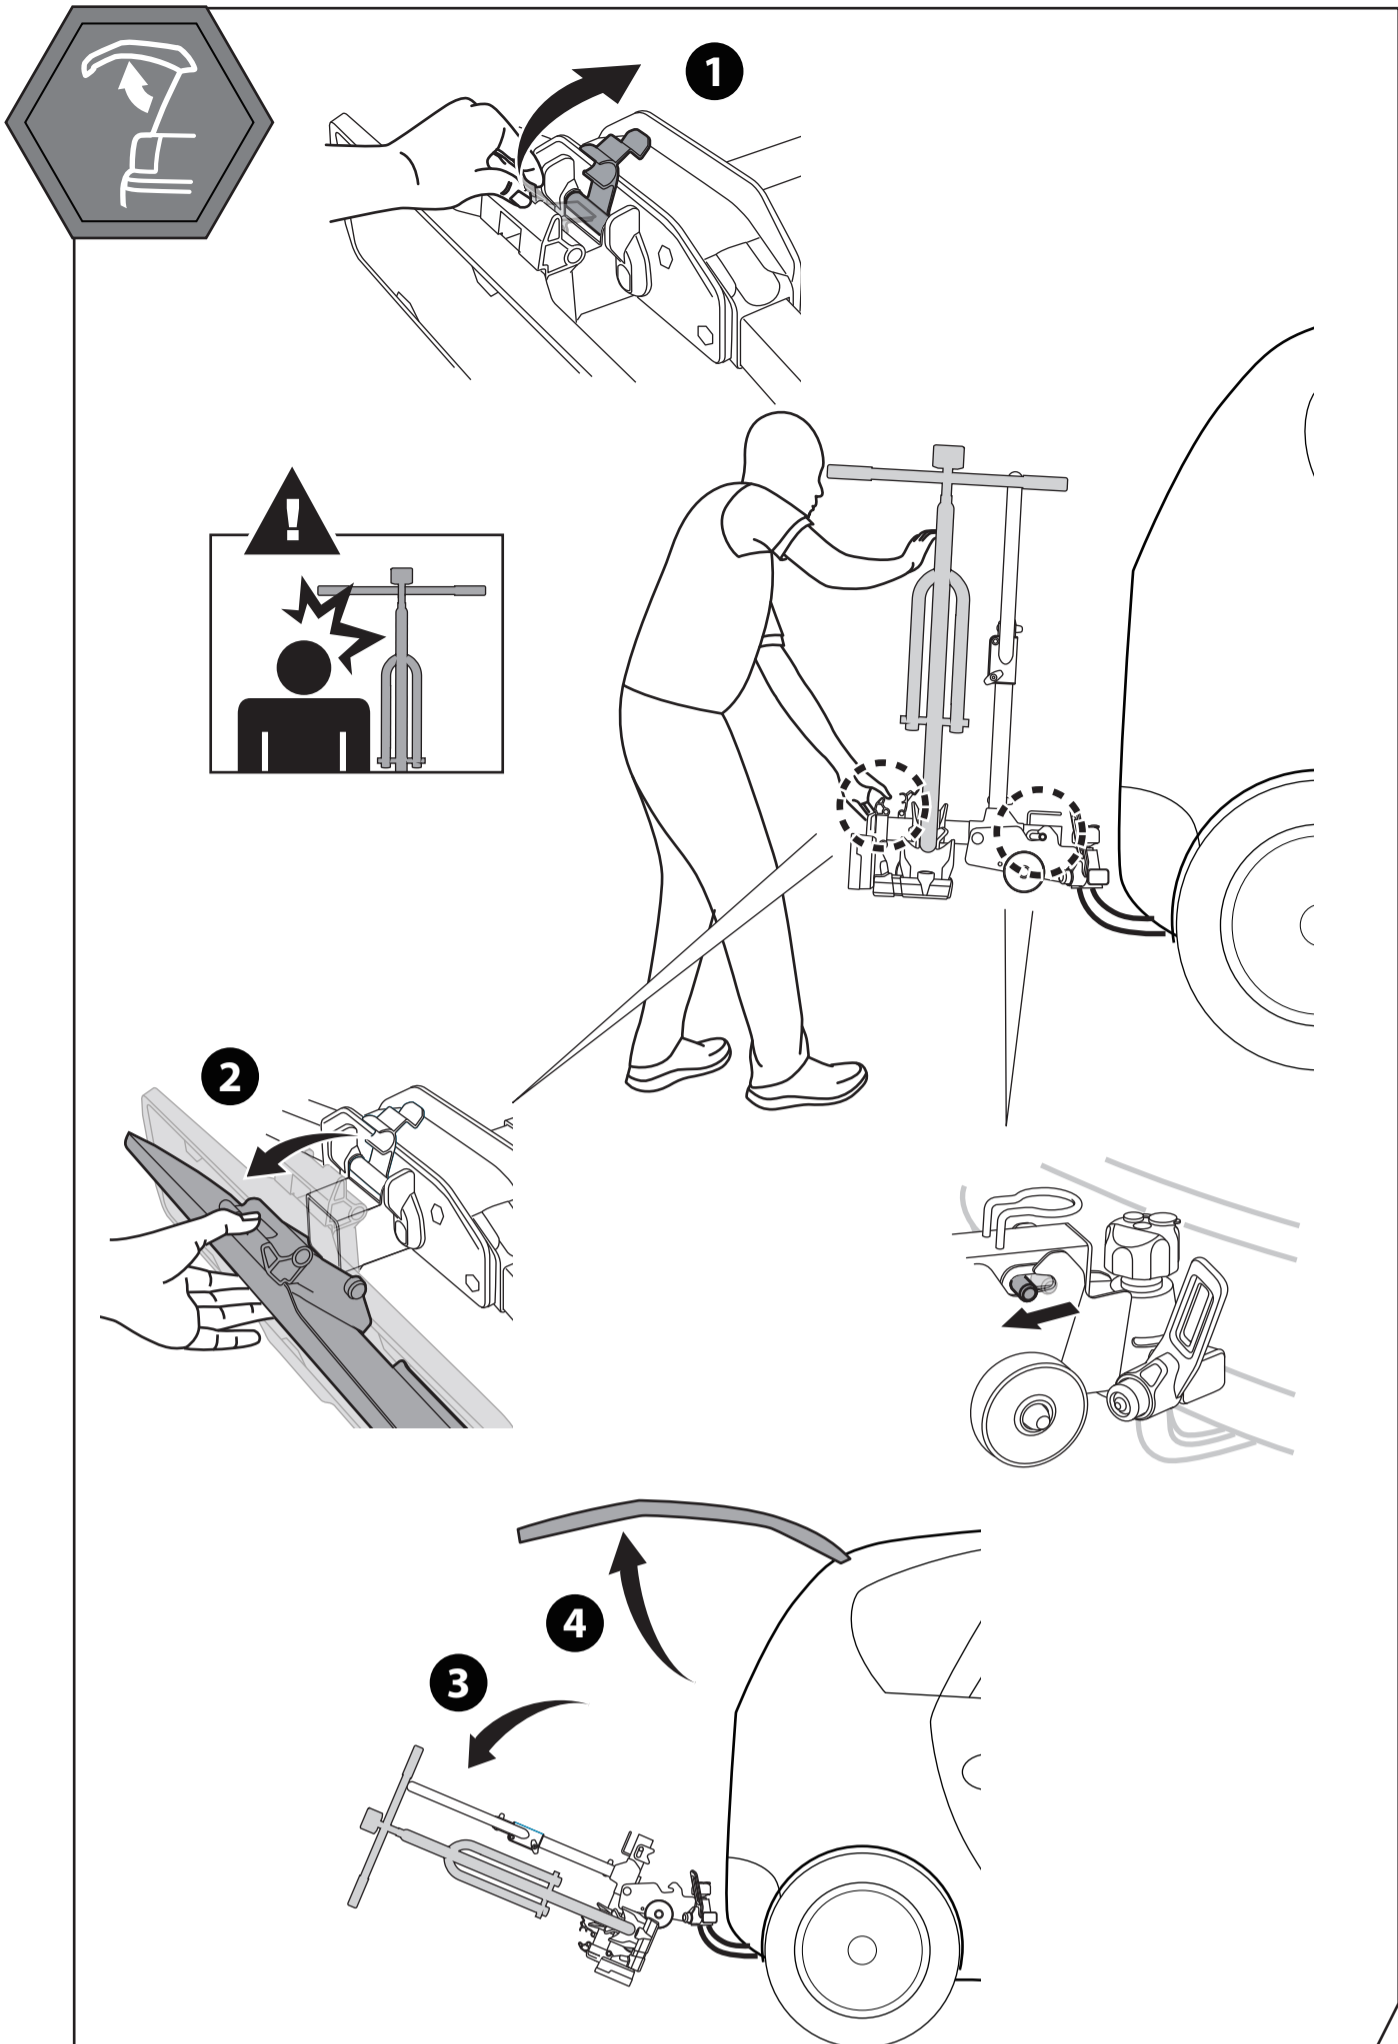

STEP 11.

STEP 12.

STEP 13.

STEP 14.

STEP 15.

STEP 16.