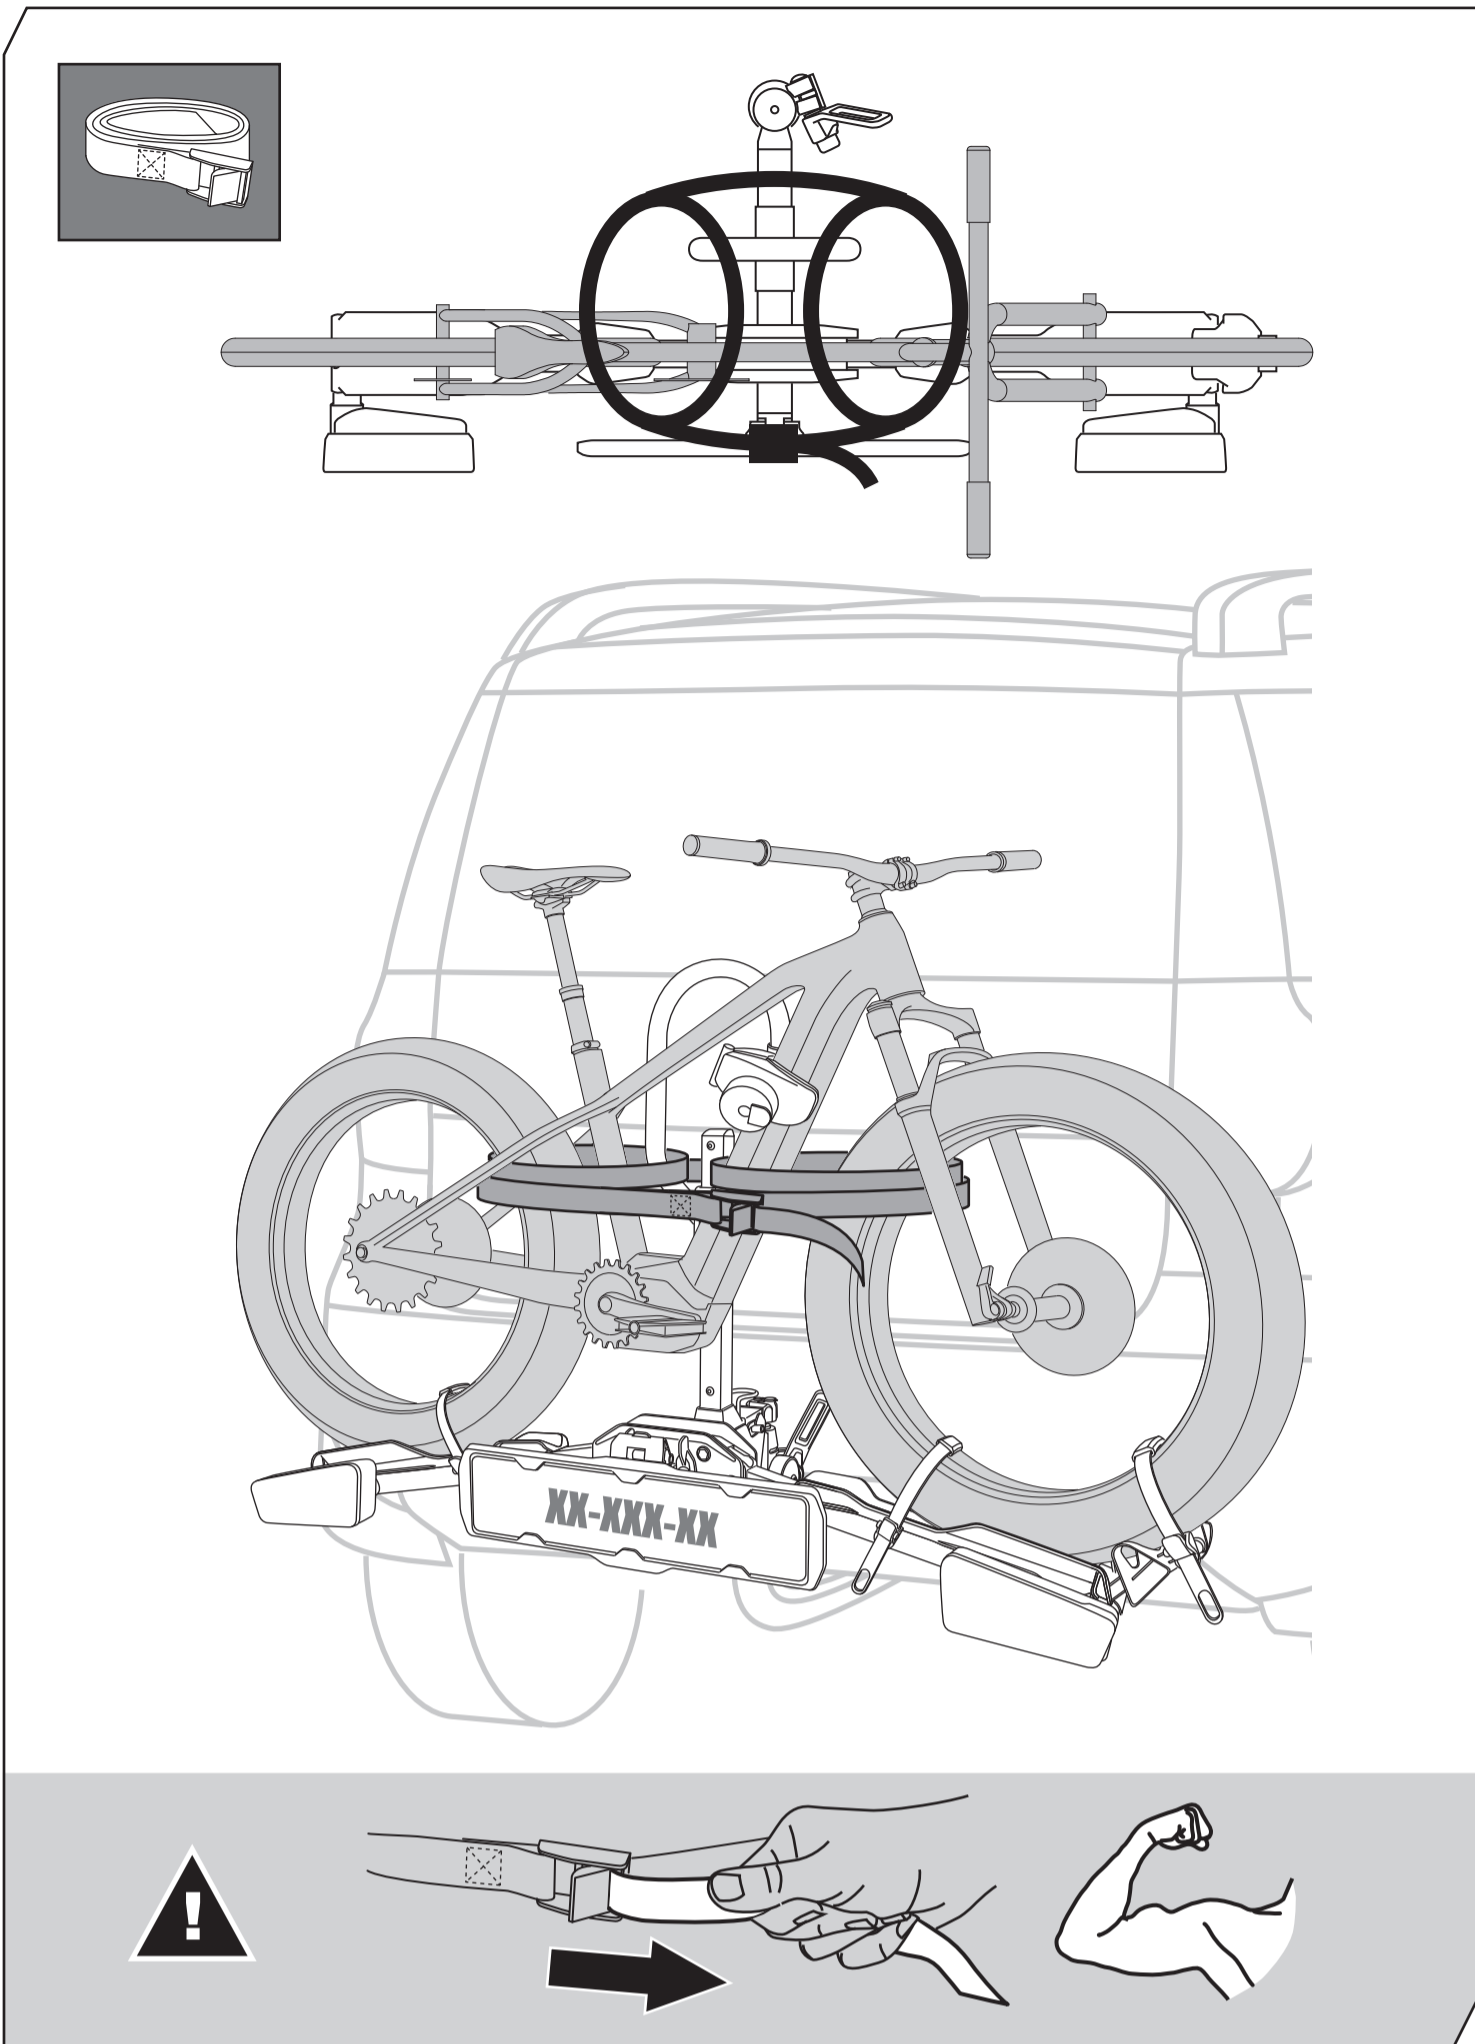

STEP 7.

STEP 8.

STEP 9. click

Denmark only 504x120mm

x8

* This tool is not included.

STEP 10.

5 5Nm

6 MAX 37.5Kg (82.5Lbs)

4 3/4" (12cm)

ISO 50mm

CHECK!

13-pin

7-pin flat AUSTRALIA / NZ

STEP 11.

STEP 12.