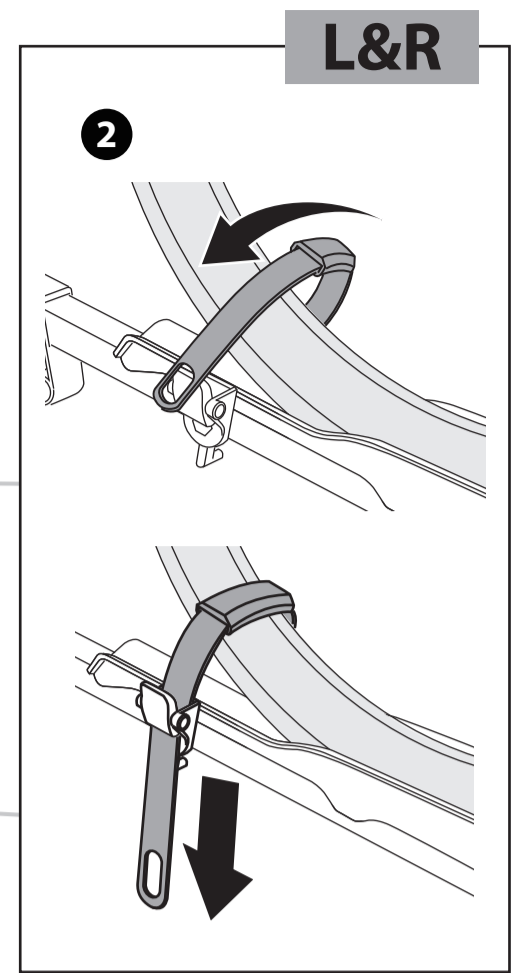

**STEP 9.**

**!**

2

3

4

**!**

ISO 50mm

5 5Nm

6 MAX 37.5Kg (82.5Lbs)

4 3/4" (12cm)

**CHECK!**

**?**

**!** **!** **!**

**!**

13-pin

7-pin flat AUSTRALIA / NZ

**STEP 10.**

**STEP 11.**

**STEP 12.**