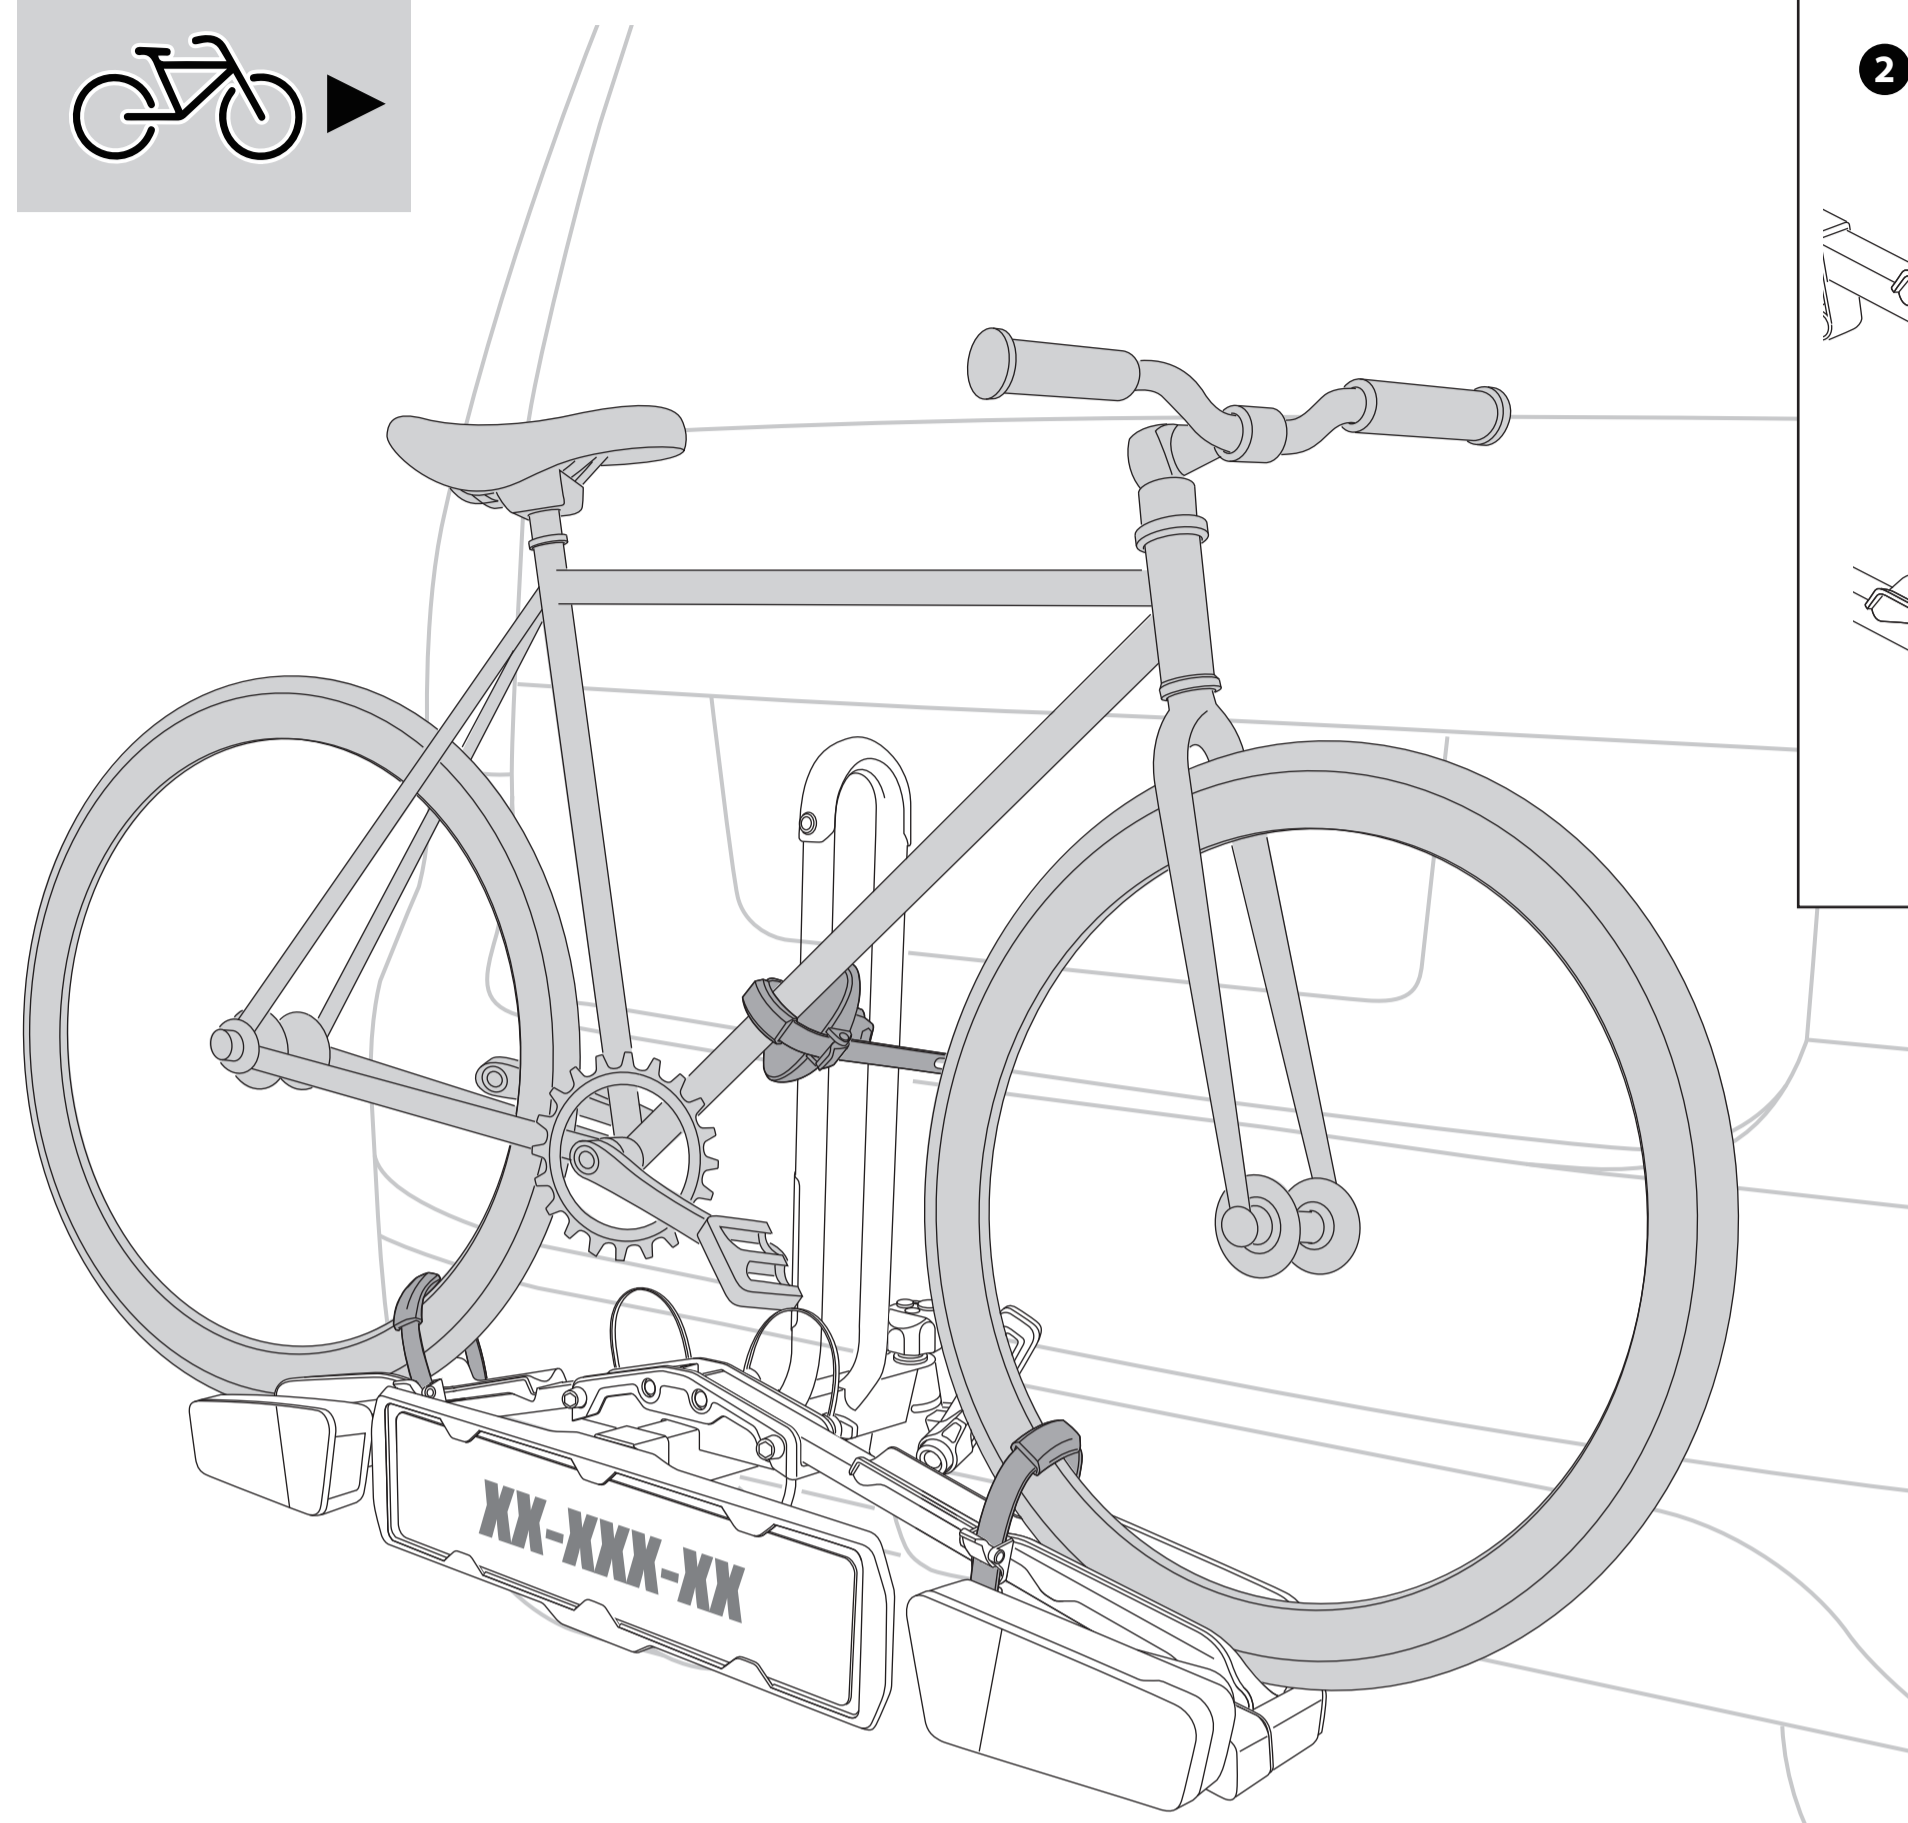

6 MAX 37.5Kg (82.5Lbs)

4 3/4" (12cm)

**CHECK!**

**?**

**!** **!** **!**

**!**

13-pin

7-pin flat AUSTRALIA / NZ

**STEP 10.**

**STEP 11.**

**STEP 12.**