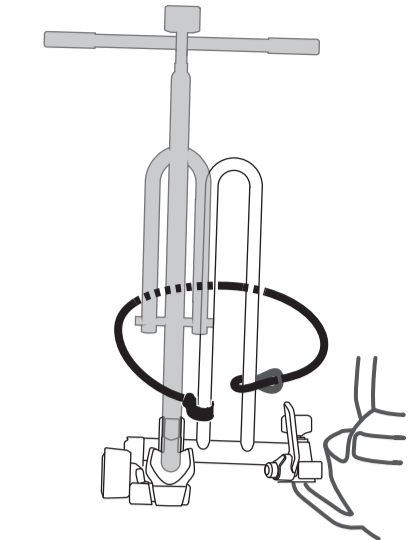

**STEP 7.**

XX-XXX-XX

Denmark only 504x120mm

x8

\* This tool is not included.

**STEP 8.**

**click**

**maintenance**

**STEP 9.**

**!**

2

3

4

**!**

ISO 50mm

5 5Nm

6 MAX 37.5Kg (82.5Lbs)

4 3/4" (12cm)

**CHECK!**

**?**

**!** **!** **!**

**!**

13-pin

7-pin flat AUSTRALIA / NZ

**STEP 10.**

**STEP 11.**

**STEP 12.**