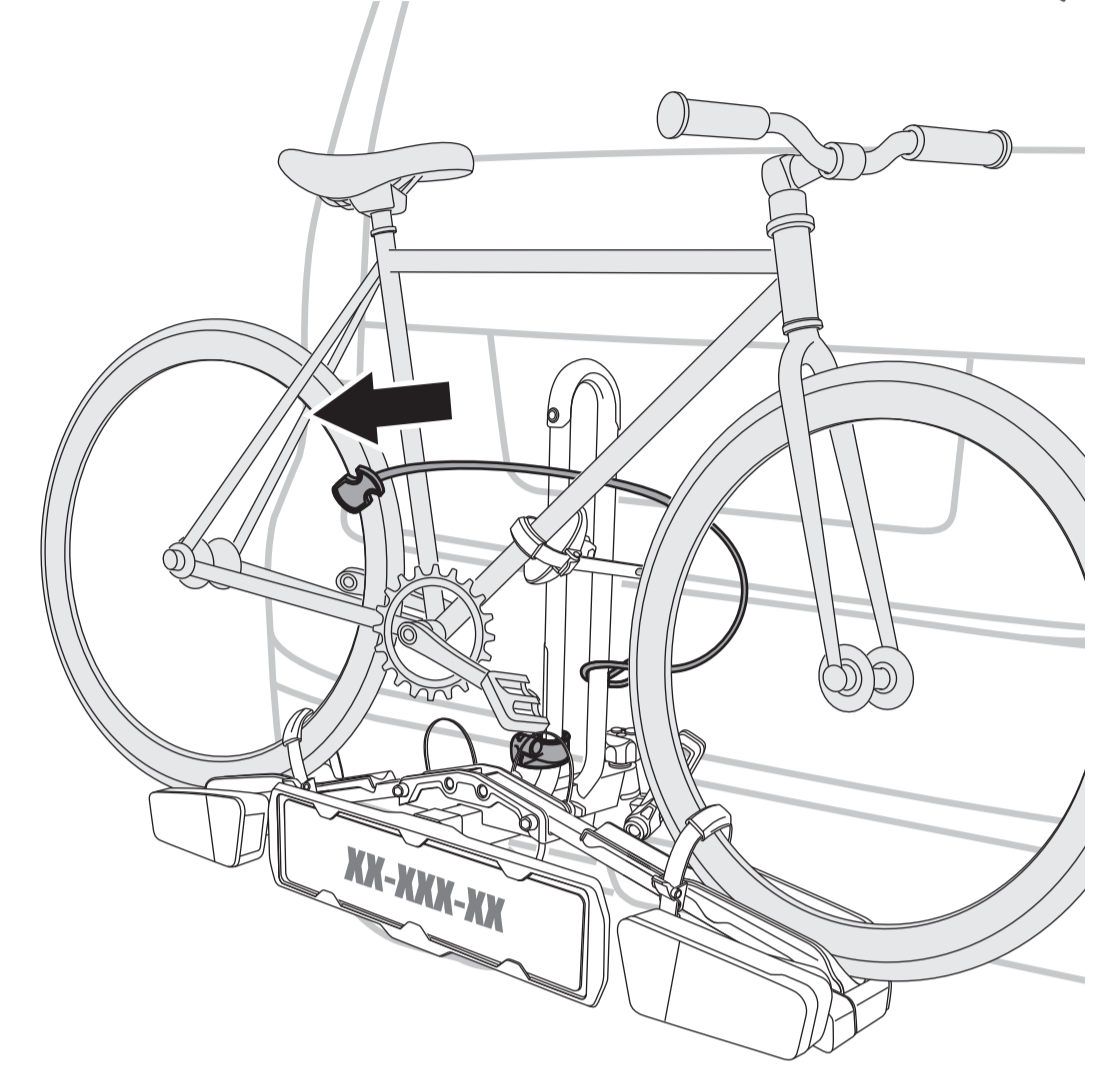

6 MAX 37.5Kg (82.5Lbs)

4 3/4" (12cm)

**CHECK!**

**?**

**!** **!** **!**

**!**

13-pin

7-pin flat AUSTRALIA / NZ

**STEP 10.**

**STEP 11.**

**STEP 12.**