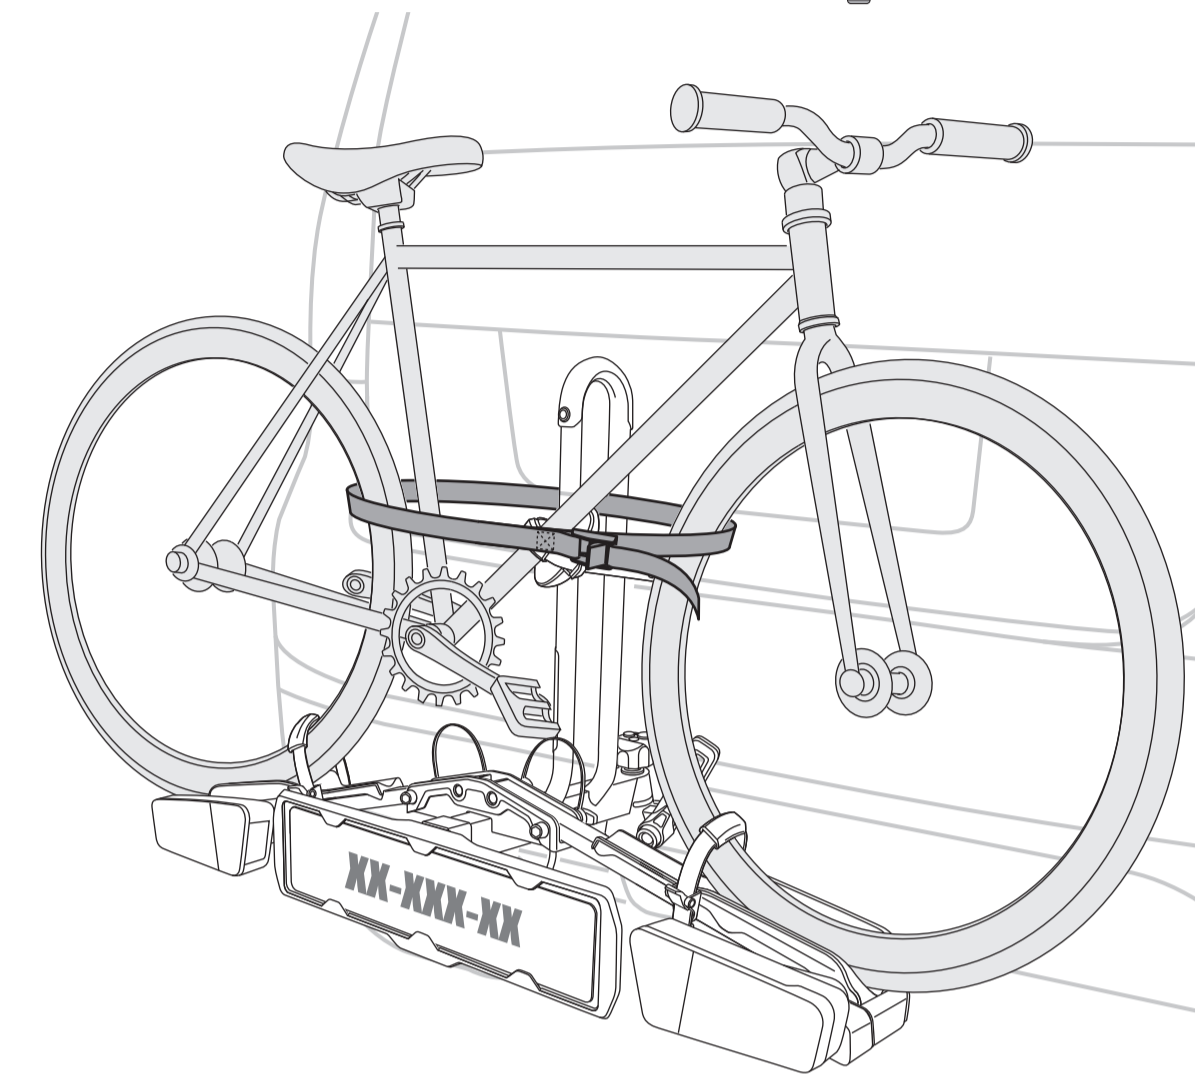

6 MAX 37.5Kg (82.5Lbs)

4 3/4" (12cm)

**CHECK!**

**?**

**!** **!** **!**

**!**

13-pin

7-pin flat AUSTRALIA / NZ

**STEP 10.**

**STEP 11.**

**STEP 12.**