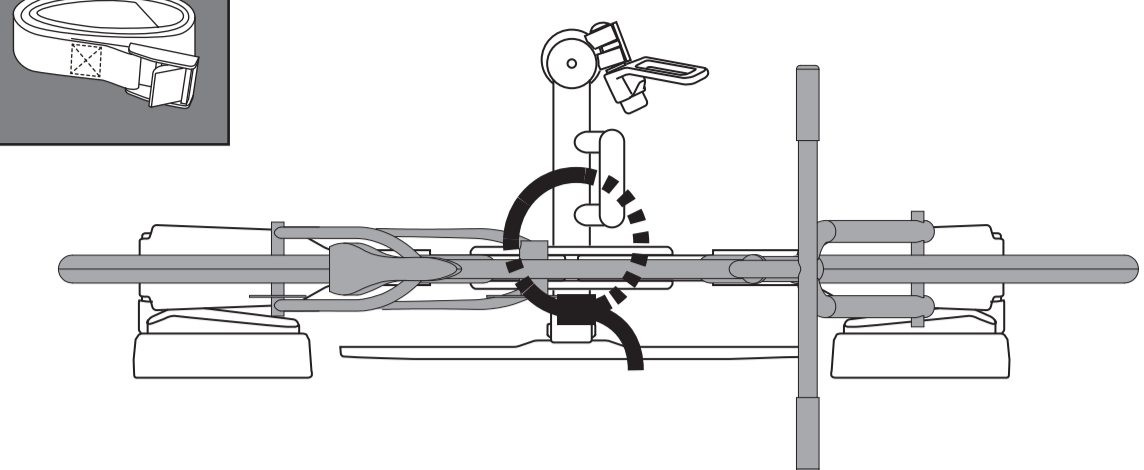

**STEP 7.**

XX-XXX-XX

Denmark only 504x120mm

x8

\* This tool is not included.

**STEP 8.**

**click**

**maintenance**

**STEP 9.**

**!**

2

3

4

**!**

ISO 50mm

5 5Nm

6 MAX 37.5Kg (82.5Lbs)

4 3/4" (12cm)

**CHECK!**

**?**

**!** **!** **!**

**!**

13-pin

7-pin flat AUSTRALIA / NZ

**STEP 10.**

**STEP 11.**

**STEP 12.**