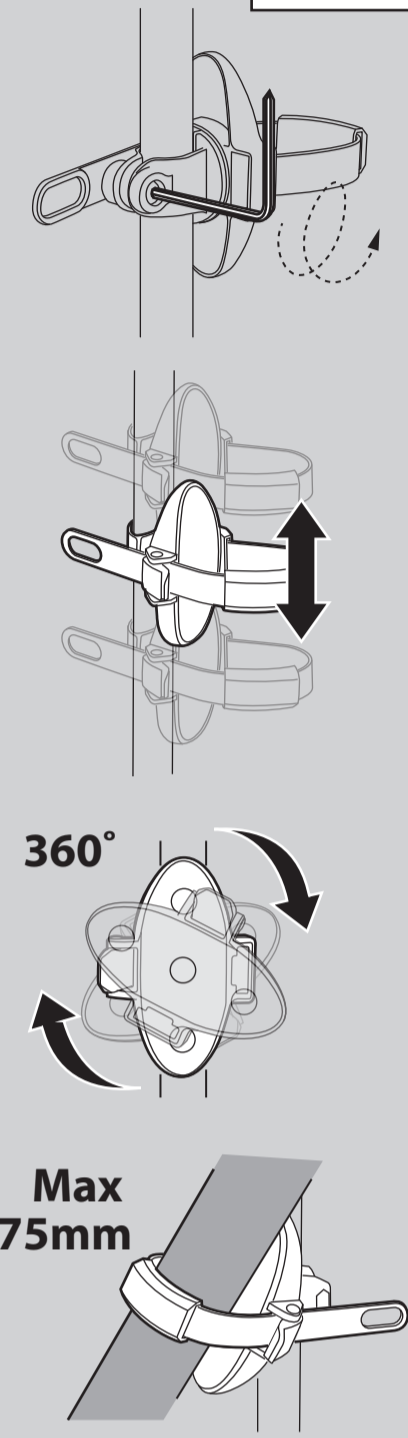

**Max 3/4"**

Wheel base

26" Tire diameter	29" Tire diameter
MAX 120.6cm(47.5")	MAX 122.6cm(48.3")

**!**

**ACCESSORIES (NOT INCLUDED)**

**CONNECTOR**  
# 47-0100-042-10

13 to 7pin

13-pin + 7-pin

**STEP 7.**

XX-XXX-XX

Denmark only 504x120mm

x8

\* This tool is not included.

**STEP 8.**

**click**

**maintenance**

6 MAX 37.5Kg (82.5Lbs)

4 3/4" (12cm)

**CHECK!**

**?**

**!** **!** **!**

**!**

13-pin

7-pin flat AUSTRALIA / NZ

**STEP 10.**

**STEP 11.**

**STEP 12.**