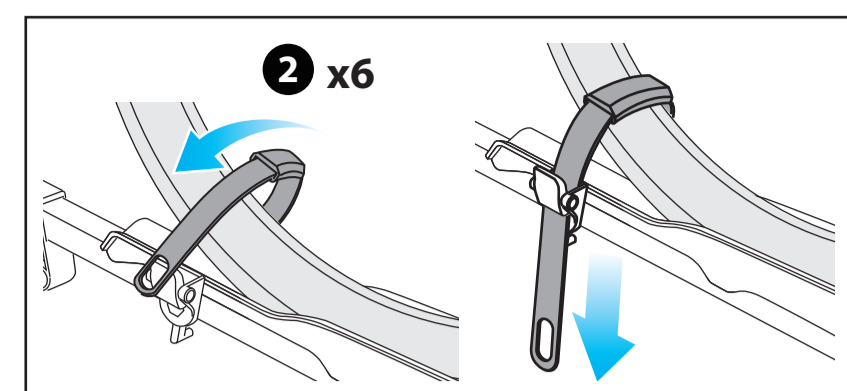

CHECK!

7

8

9

13-pin

7-pin flat AUSTRALIA / NZ

STEP 12.

360°
Max
Ø75mm