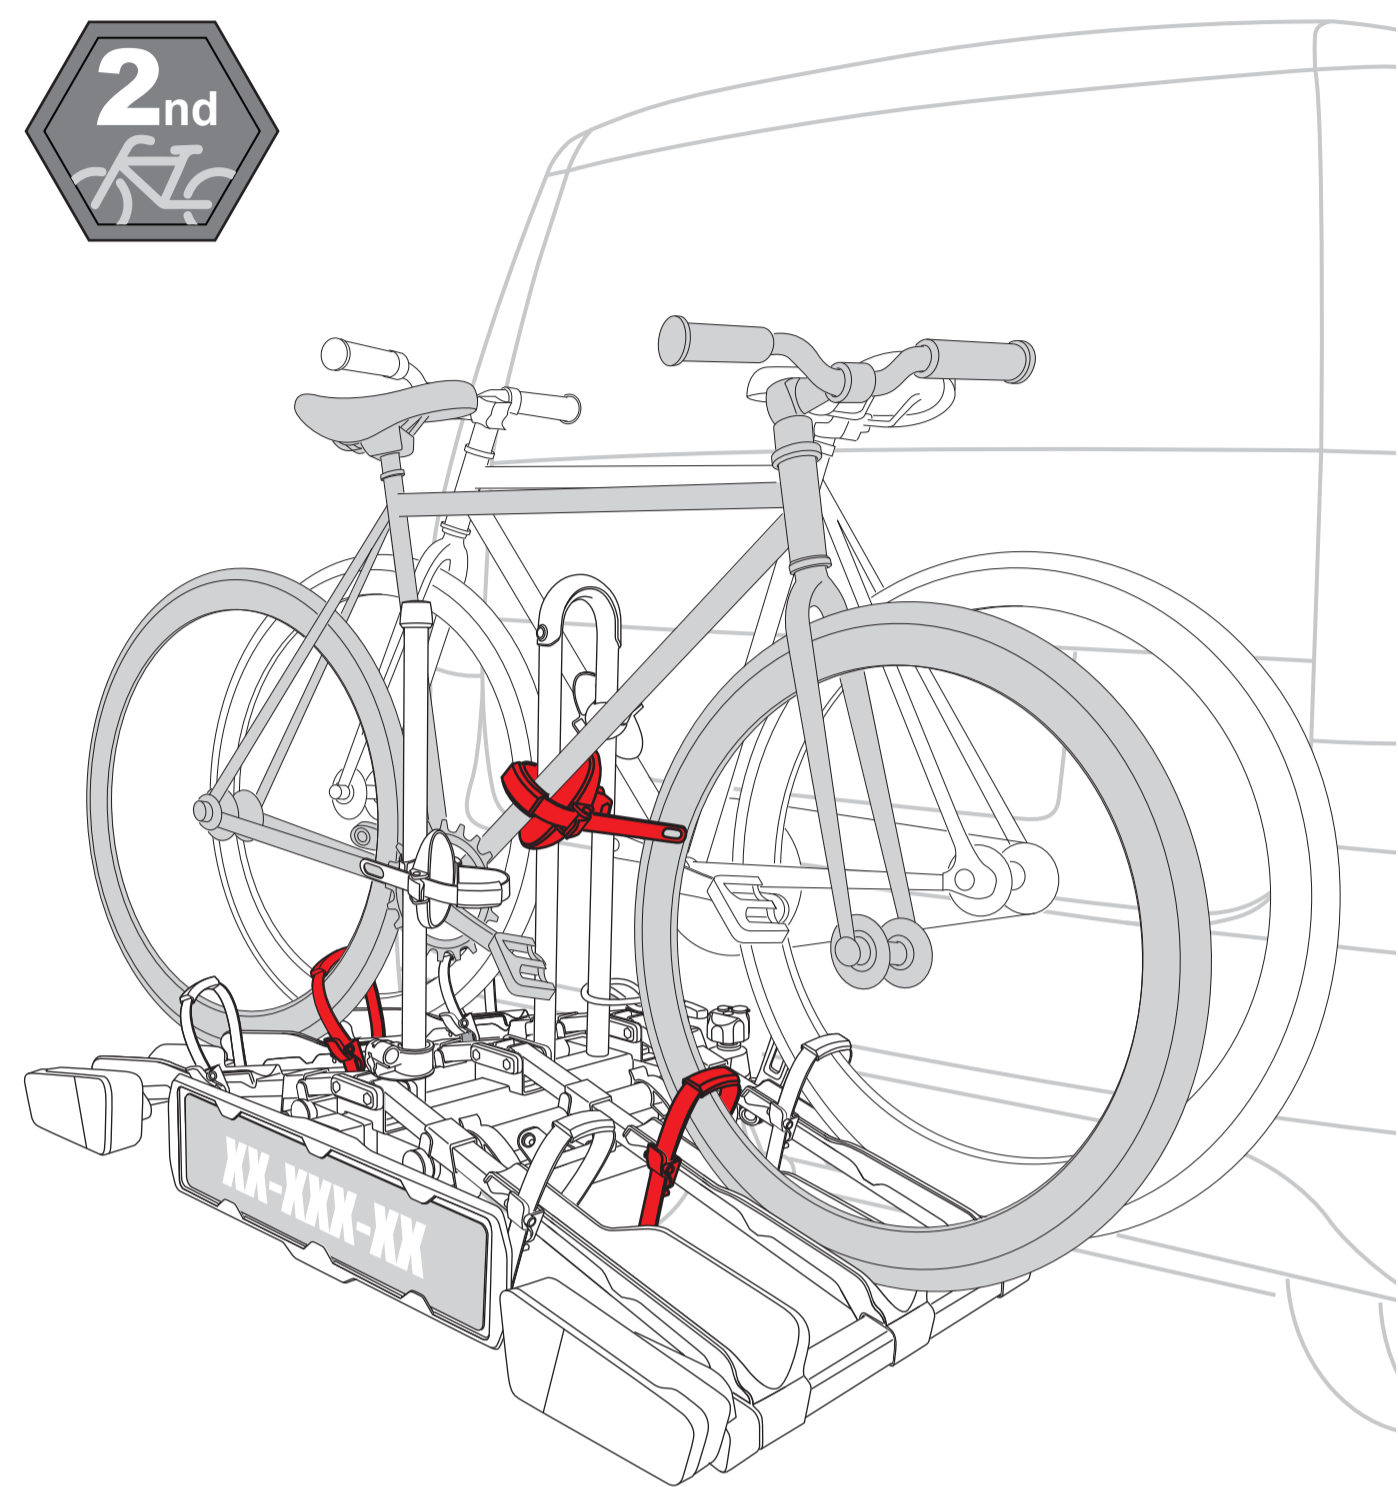

STEP 12.

360°
Max
Ø75mm

1st

2nd

3rd

STEP 13.

STEP 14.

STEP 15.

STEP 16.