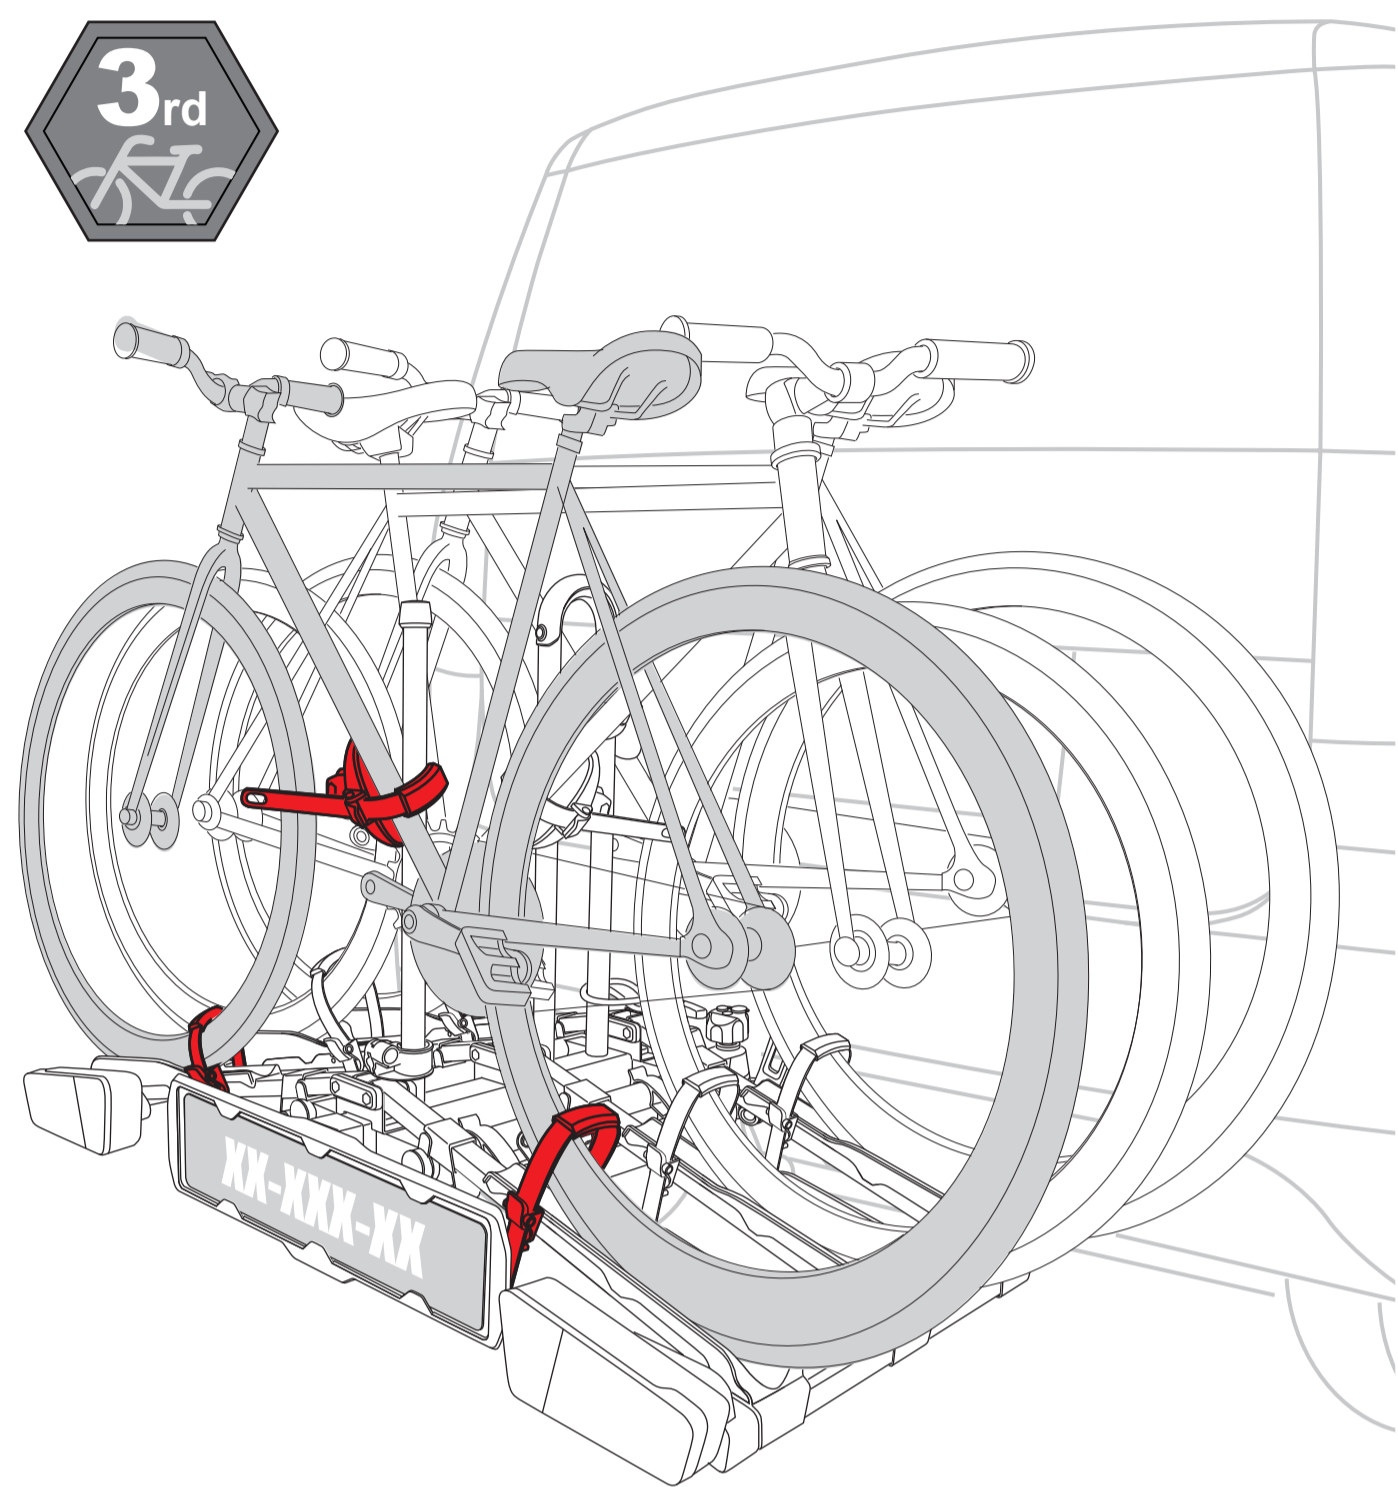

CHECK!

7

8

9

13-pin

7-pin flat AUSTRALIA / NZ

STEP 12.

360°
Max
Ø75mm

1st

2nd

3rd

STEP 13.

STEP 14.

STEP 15.

STEP 16.