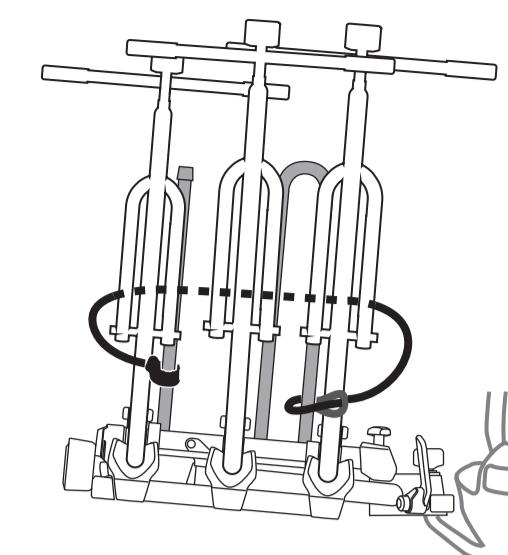

CHECK!

7

8

9

13-pin

7-pin flat AUSTRALIA / NZ

STEP 12.

360°
Max
Ø75mm

1st

2nd

3rd

STEP 13.

STEP 14.

STEP 15.

STEP 16.