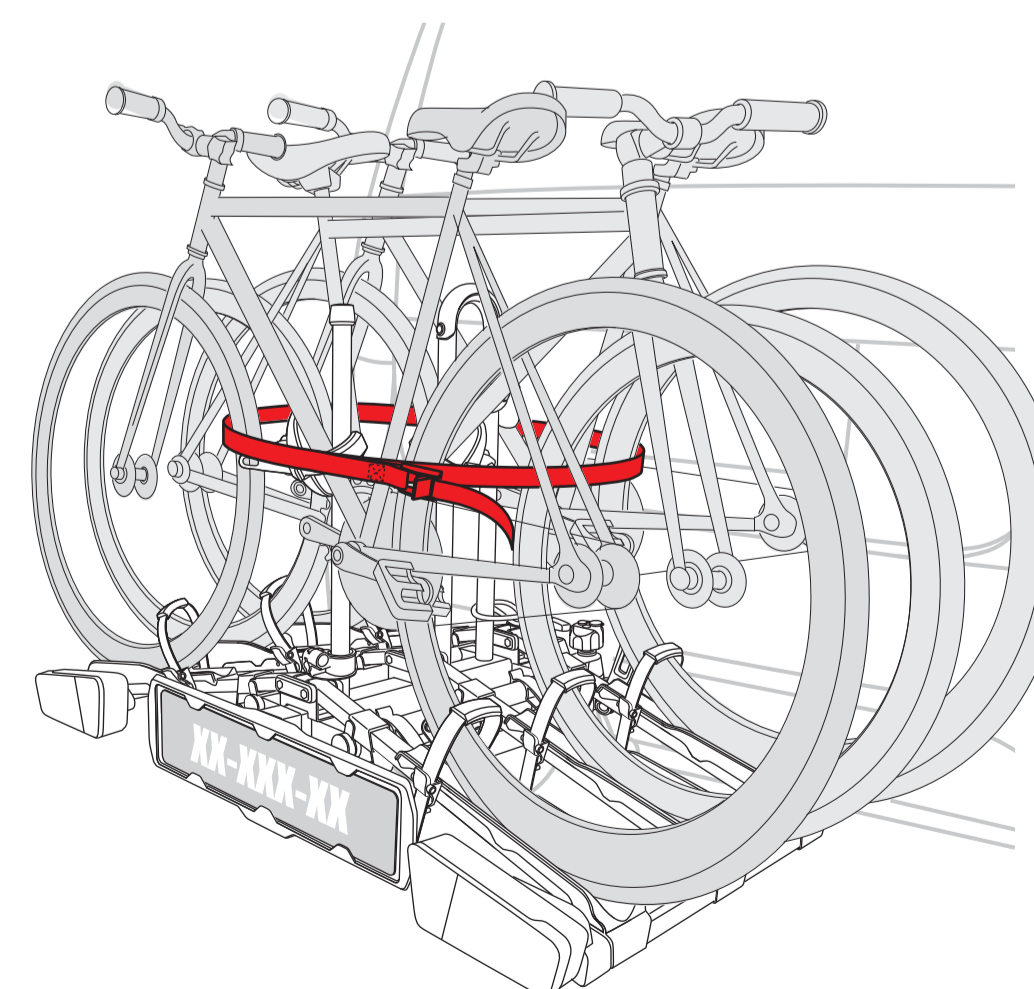

CHECK!

7

8

9

13-pin

7-pin flat AUSTRALIA / NZ

STEP 12.

360°
Max
Ø75mm

1st

2nd

3rd

STEP 13.

STEP 14.

STEP 15.

STEP 16.