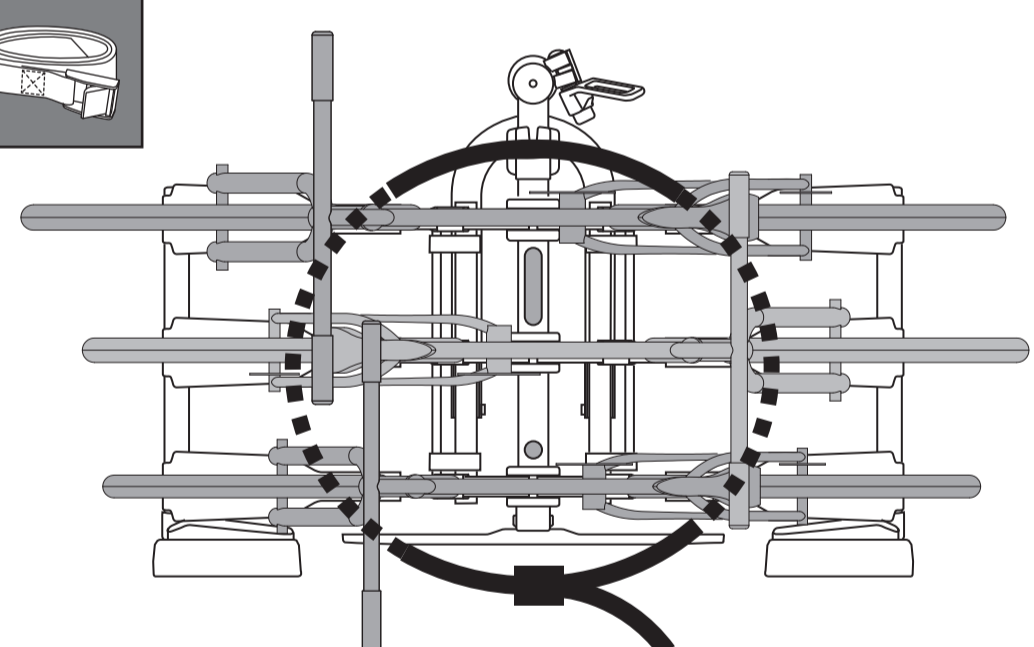

CHECK!

7

8

9

13-pin

7-pin flat AUSTRALIA / NZ

STEP 12.

360°
Max
Ø75mm

1st

2nd

3rd

STEP 13.

STEP 14.

STEP 15.

STEP 16.