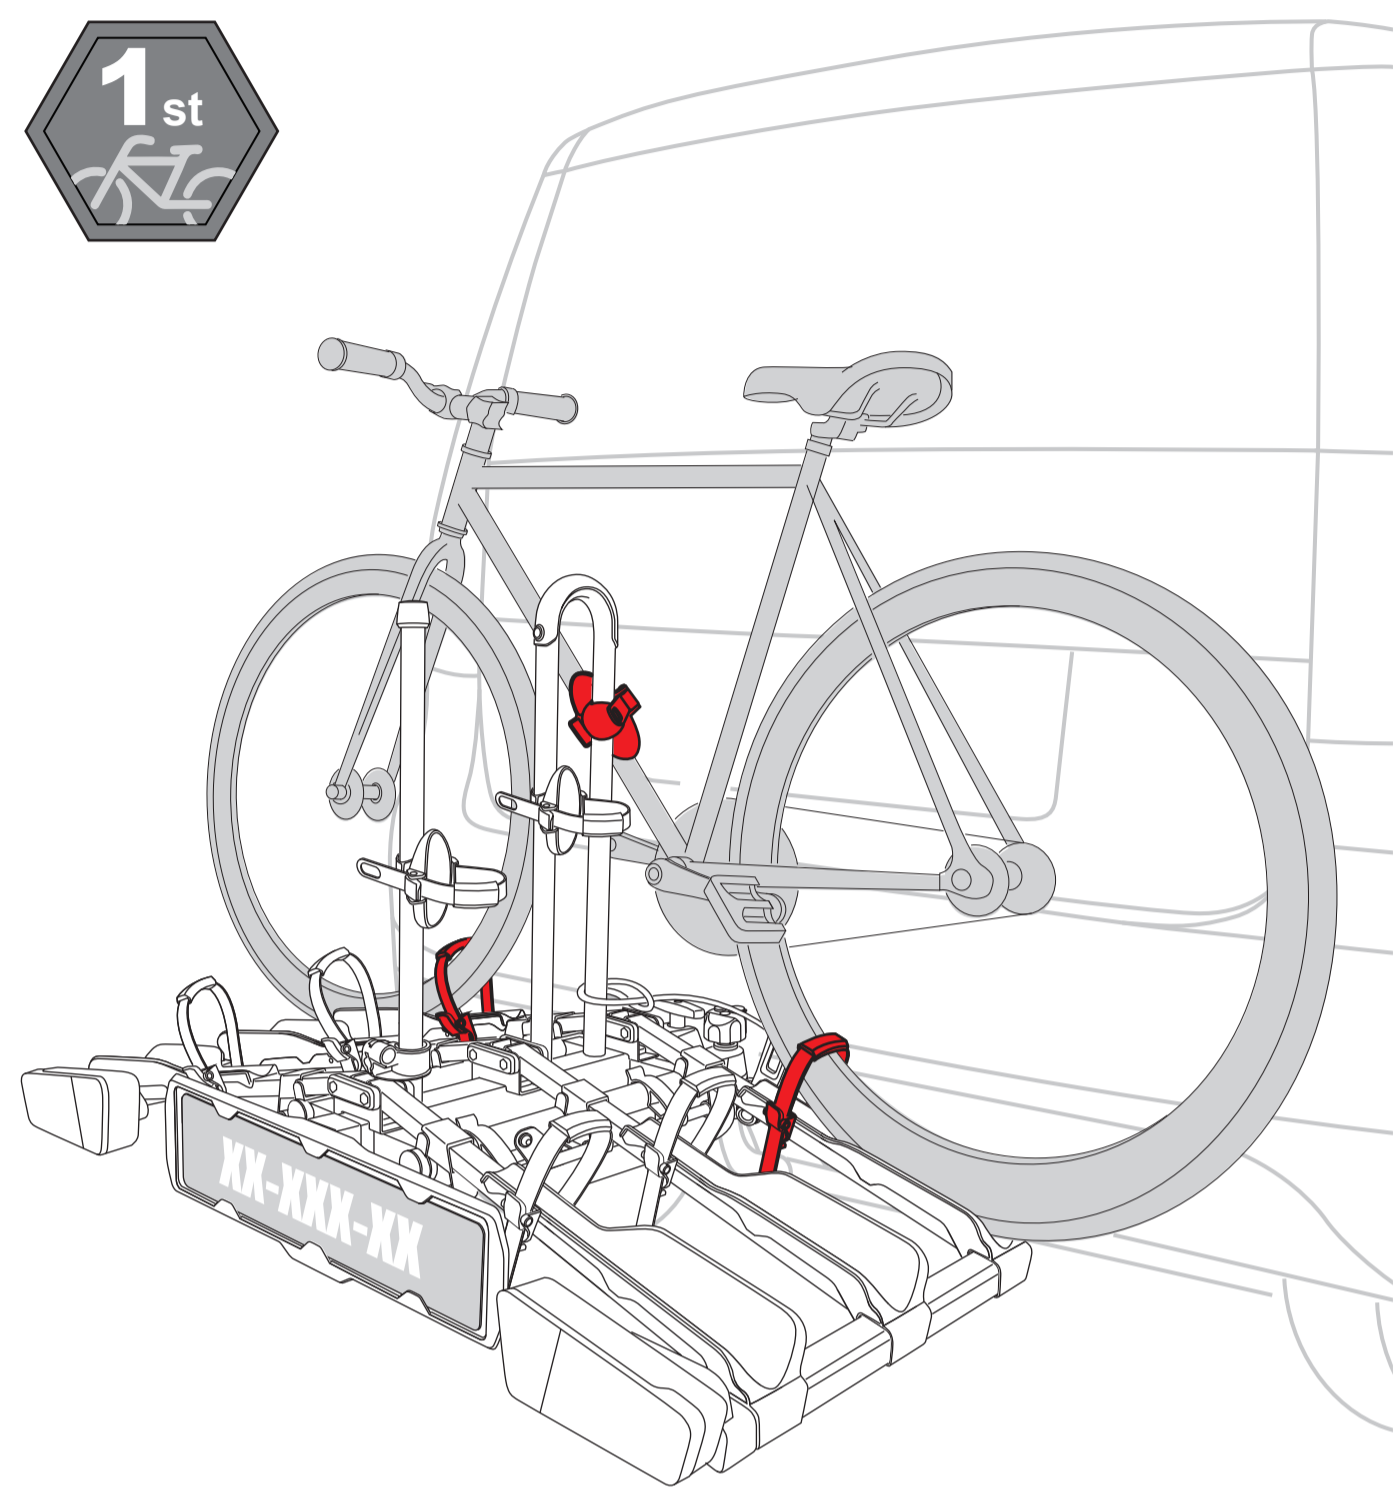

CHECK!

7

8

9

13-pin

7-pin flat AUSTRALIA / NZ

STEP 12.

360°
Max
Ø75mm

1st

2nd

3rd

STEP 13.

STEP 14.

STEP 15.

STEP 16.