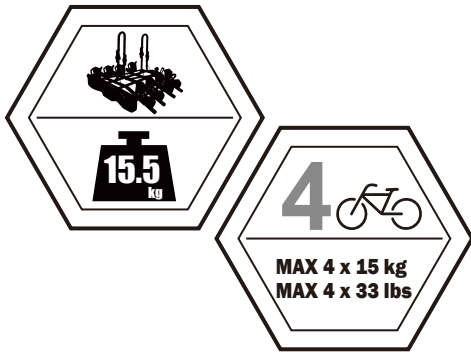

BUZZYBEE 4

10"		26"		29"	
Tire diameter		Tire diameter		Tire diameter	
MIN	MAX	MIN	MAX	MIN	MAX
61cm(24")	91cm(36")	86cm(34")	114cm(45")	91cm(36")	119cm(47")